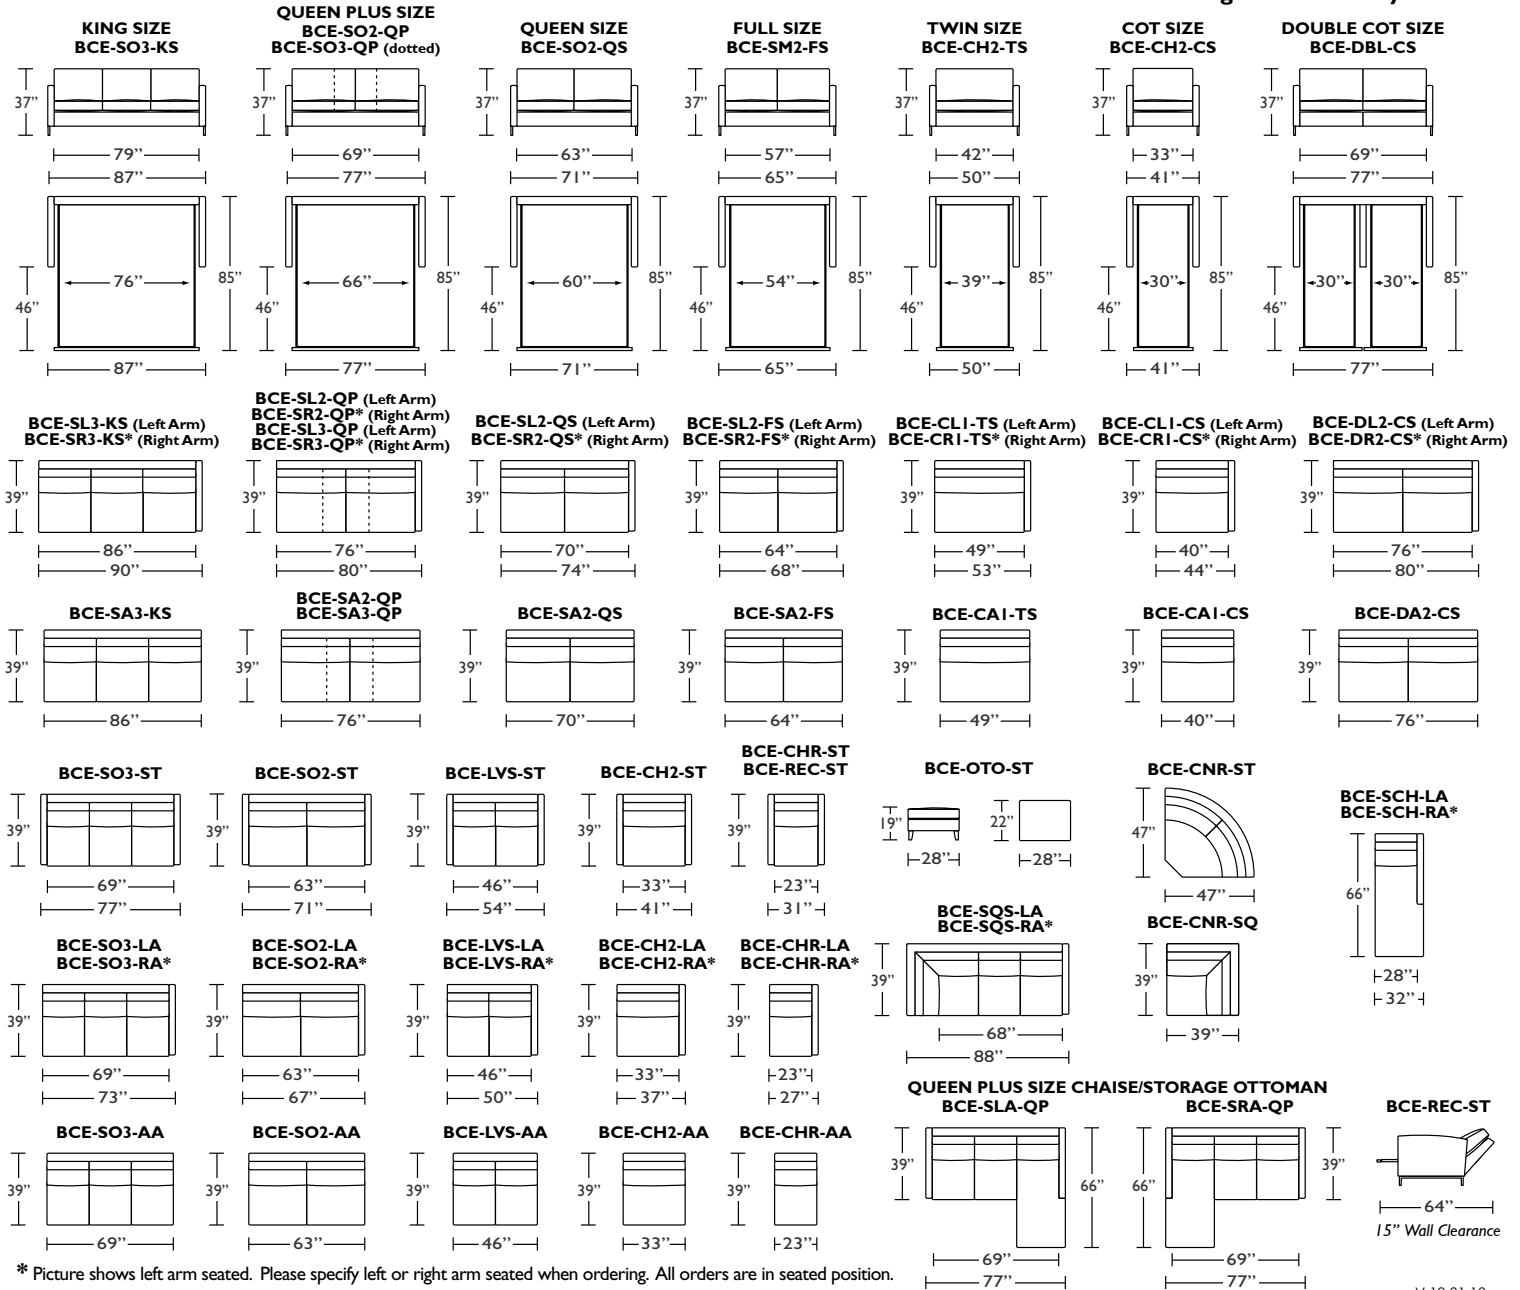

BRYCE featuring the Tiffany 24/7™

Standard Comfort Sleeper™

Features:

- Luxurious sleeping with no springs, no bars and no sagging
- Room to stretch out with true 80 inches of bedroom-length sleeping surface
- Ultimate comfort on four inches of plush, high-density foam
- Complete choice from over 300 leather, Ultrasuede® and Fabric™ options
- Zero wall clearance
- Space saving engineering means getting a bigger bed in a smaller room
- Quick-ship delivery
- Lifetime warranty on frame
- Single-needle top stitching
- Loose back & seat cushions
- 10 year mechanism warranty

All dimensions are approximate and subject to change.

* Picture shows left arm seated. Please specify left or right arm seated when ordering. All orders are in seated position.