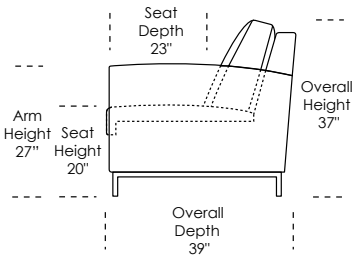

BRYCE featuring the Tiffany 24/7™

Standard Comfort Sleeper™

Features:

- Luxurious sleeping with no springs, no bars and no sagging
- Room to stretch out with true 80 inches of bedroom-length sleeping surface
- Ultimate comfort on four inches of plush, high-density foam
- Complete choice from over 300 leather, Ultrasuede® and Fabric™ options
- Zero wall clearance
- Space saving engineering means getting a bigger bed in a smaller room
- Quick-ship delivery
- Lifetime warranty on frame
- Single-needle top stitching
- Loose back & seat cushions
- 10 year mechanism warranty

All dimensions are approximate and subject to change.

* Picture shows left arm seated. Please specify left or right arm seated when ordering. All orders are in seated position.