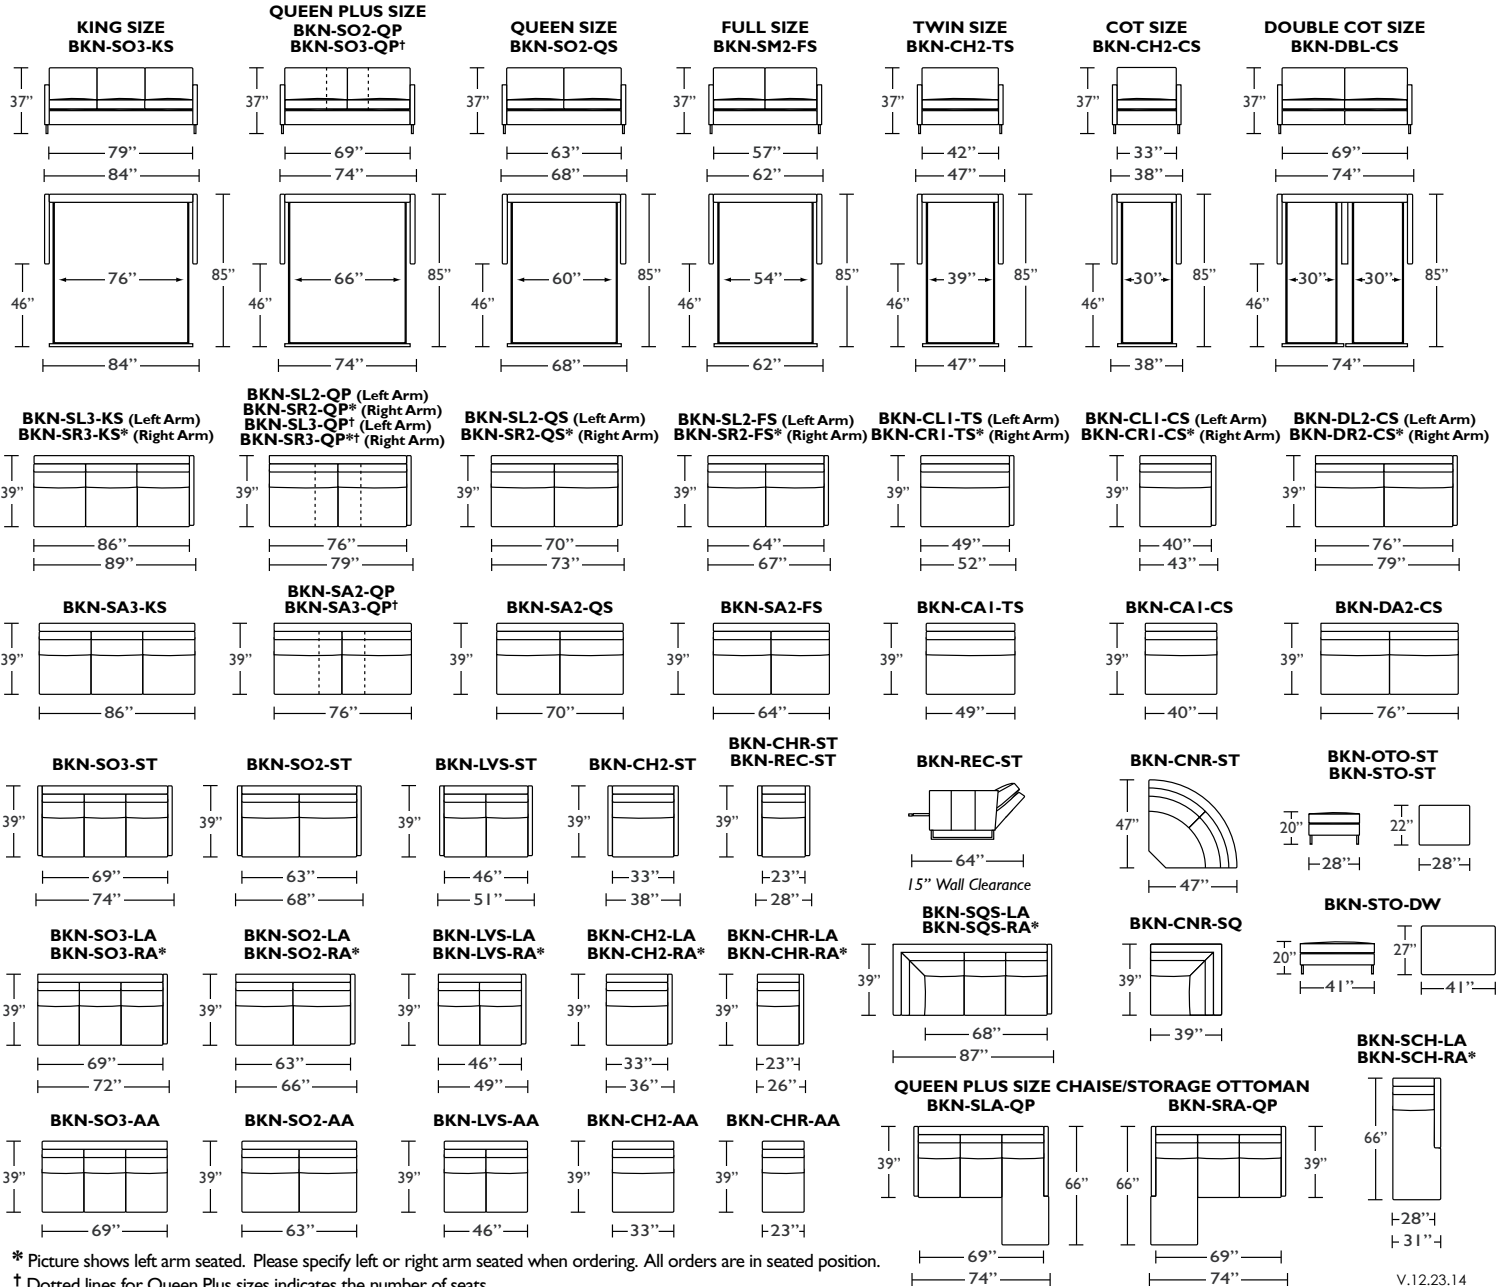

BRECKIN featuring the Tiffany 24/7™

Standard Comfort Sleeper™ Features:

- Luxurious sleeping with no springs, no bars and no sagging
- Room to stretch out with true 80 inches of bedroom-length sleeping surface
- Ultimate comfort on four inches of plush, high-density foam
- Complete choice from over 300 leather, Ultrasuede® and Fabric™ options
- Zero wall clearance
- Space saving engineering means getting a bigger bed in a smaller room
- Quick-ship delivery
- Lifetime warranty on frame
- Double-needle top stitching
- Loose back & seat cushions
- 10 year mechanism warranty
- Brushed stainless steel legs

Mattress Options:

- Premier
- Gel
- Tempur-Pedic®

Please use actual leather, fabric and Ultrasuede® swatches when specifying furniture as the colors shown may vary due to the printing process.

All dimensions are approximate and subject to change.