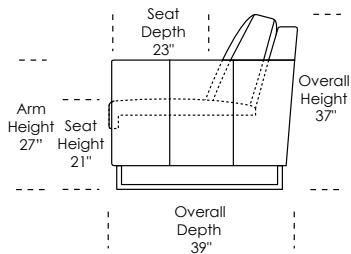

#### Standard Comfort Sleeper™ Features:

- Luxurious sleeping with no springs, no bars and no sagging
- Room to stretch out with true 80 inches of bedroom-length sleeping surface
- Ultimate comfort on four inches of plush, high-density foam
- Complete choice from over 300 leather, Ultrasuede® and Fabric™ options
- Zero wall clearance
- Space saving engineering means getting a bigger bed in a smaller room
- Quick-ship delivery
- Lifetime warranty on frame
- Double-needle top stitching
- Loose back & seat cushions
- 10 year mechanism warranty
- Brushed stainless steel legs

\* Picture shows left arm seated. Please specify left or right arm seated when ordering. All orders are in seated position.

† Dotted lines for Queen Plus sizes indicates the number of seats.