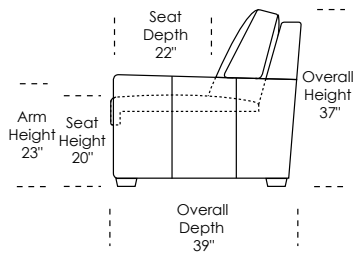

Standard Comfort Sleeper™

- Features:**
- Luxurious sleeping with no springs, no bars and no sagging
 - Room to stretch out with true 80 inches of bedroom-length sleeping surface
 - Ultimate comfort on five inches of plush, high-density foam
 - Complete choice from over 300 leather, Ultrasuede® and Fabric™ options
 - Zero wall clearance
 - Under sofa dust covers keeps dust and dirt from ever touching the mattress
 - Space saving engineering means getting a bigger bed in a smaller room
 - Quick-ship delivery
 - Lifetime warranty on frame
 - Double-needle top stitching
 - Loose back & seat cushions
 - 10 year mechanism warranty

All dimensions are approximate and subject to change.

* Picture shows left arm seated. Please specify left or right arm seated when ordering. All orders are in seated position.