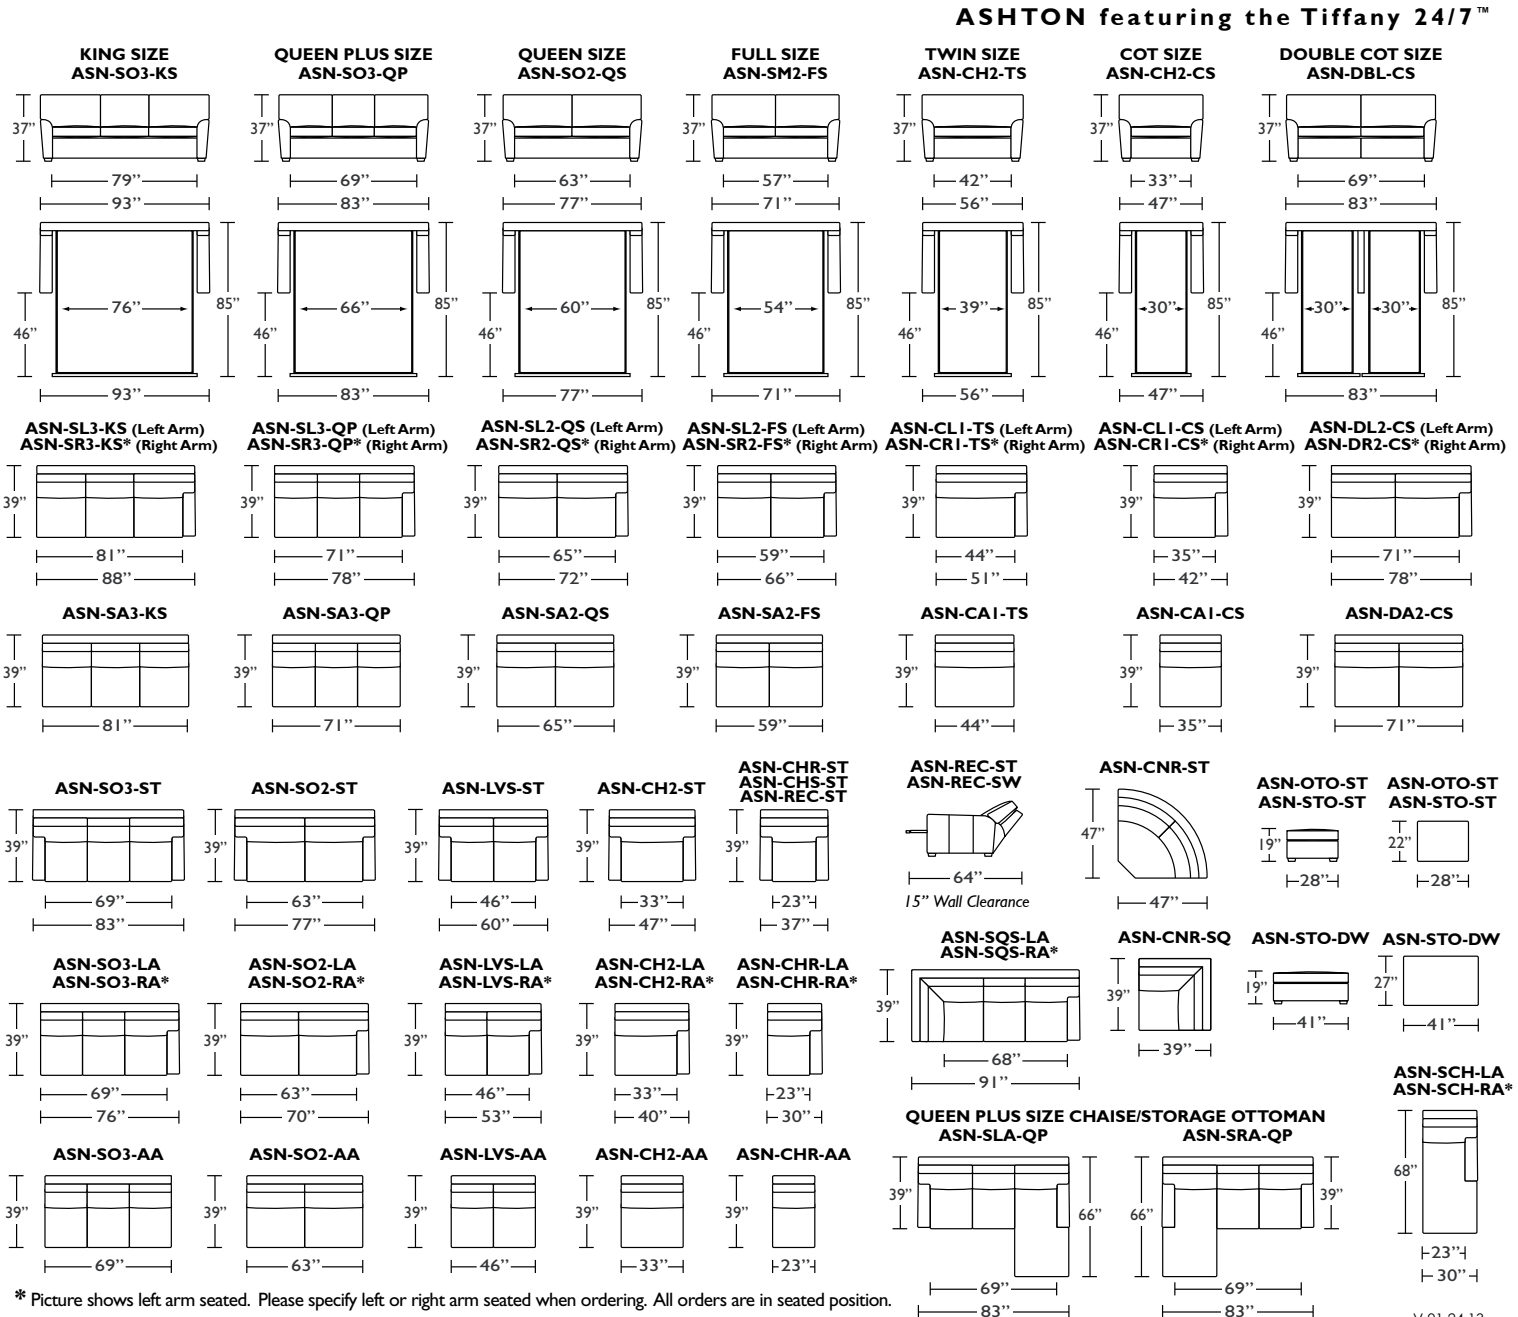

Standard Comfort Sleeper™

- Features:**
- Luxurious sleeping with no springs, no bars and no sagging
 - Room to stretch out with true 80 inches of bedroom-length sleeping surface
 - Ultimate comfort on five inches of plush, high-density foam
 - Complete choice from over 300 leather, Ultrasuede® and Fabric™ options
 - Zero wall clearance
 - Under sofa dust covers keeps dust and dirt from ever touching the mattress
 - Space saving engineering means getting a bigger bed in a smaller room
 - Quick-ship delivery
 - Lifetime warranty on frame
 - Double-needle top stitching
 - Loose back & seat cushions
 - 10 year mechanism warranty

All dimensions are approximate and subject to change.

* Picture shows left arm seated. Please specify left or right arm seated when ordering. All orders are in seated position.