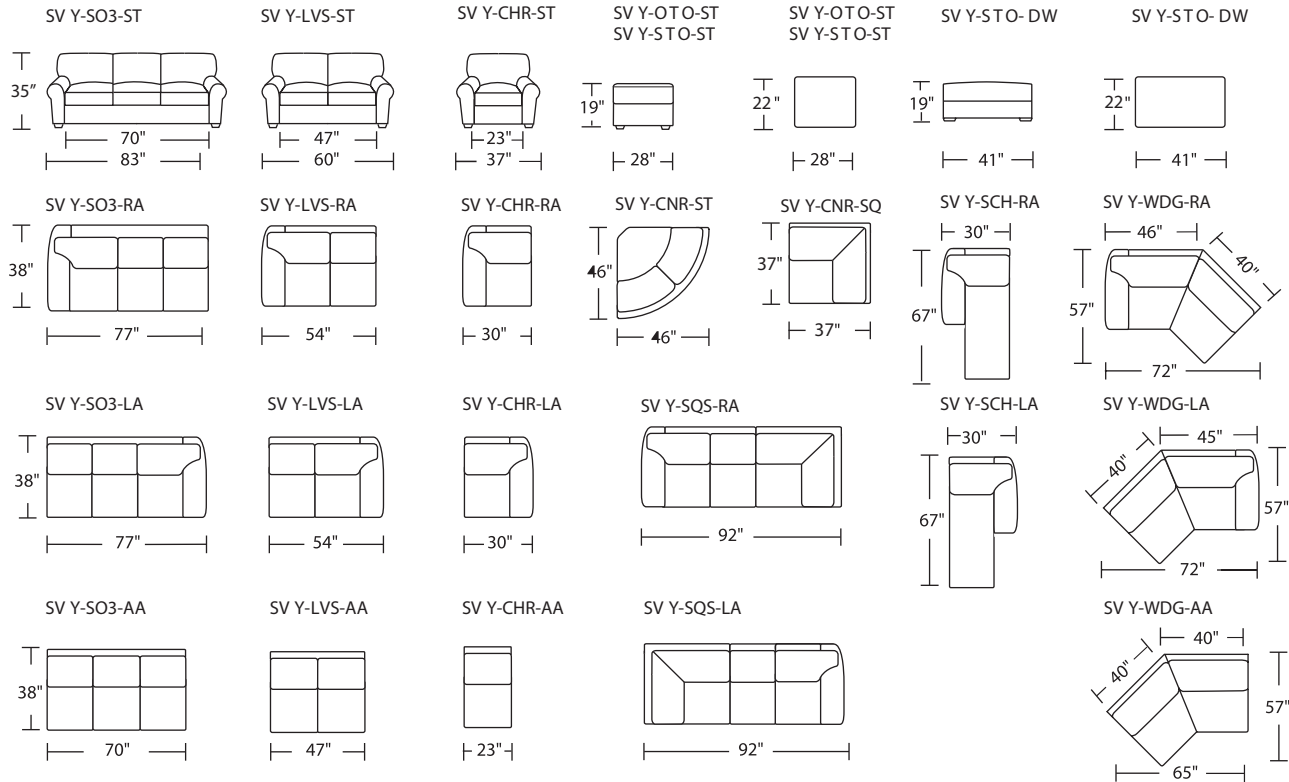

Suggested Configurations

Also available in six different bed sizes as GISELLE in the Comfort Sleeper™ Collection
 Comfort Sleepers utilize the Tiffany 24/7™ Convertible bed mechanism U.S. Patent #4737996 and #6904628

Scale: 1/8 inch = 1 foot
 All dimensions are approximate and subject to change.
 Specify all components from the sitting position.