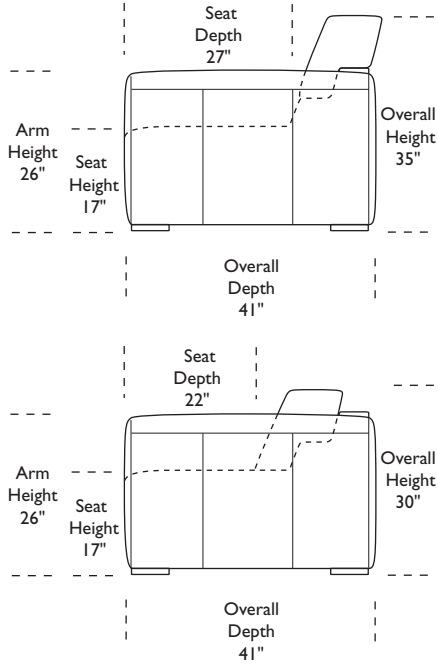

Options:

- Wood legs available in Acorn, Espresso or Walnut finish

*Note: arm height for this frame is measured at the highest point of the arm.

Scale: 1/8 inch = 1 foot
 All dimensions are approximate and subject to change.
 Specify components from the sitting position.