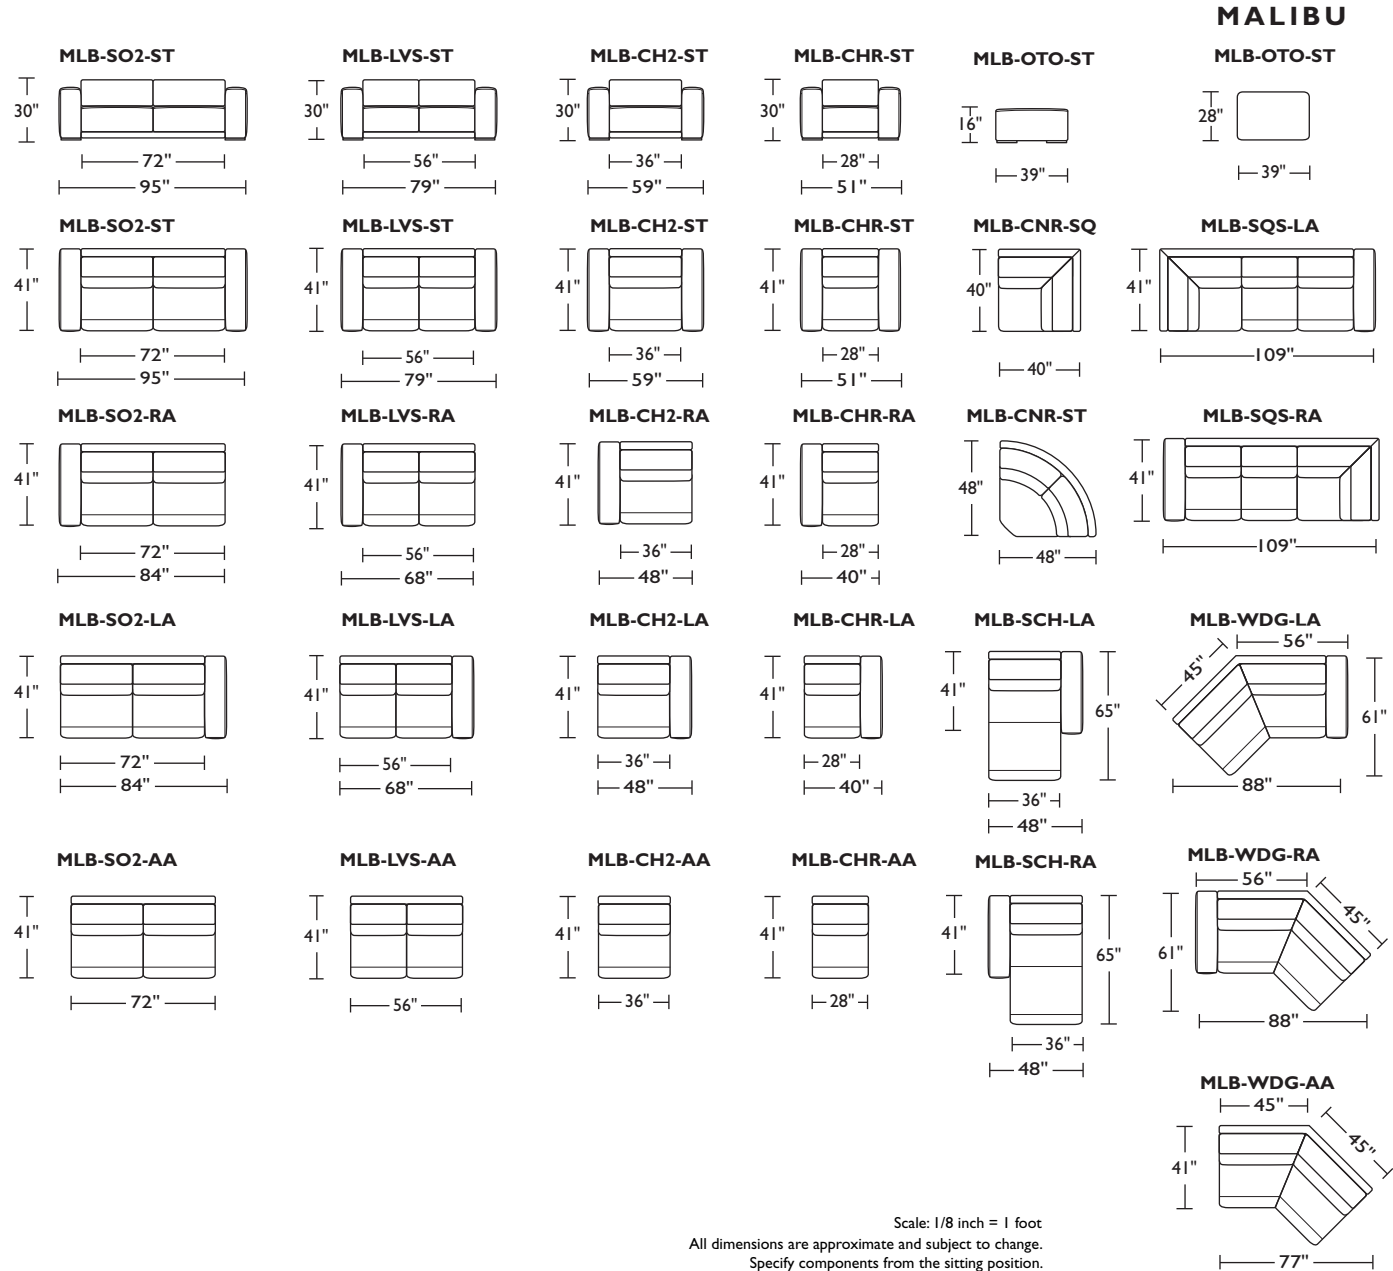

Standard Features:

- Advanced unidirectional suspension system
- Premium high-density, high-resiliency foam seats encased in down
- Quick-ship delivery
- Lifetime warranty on frame & suspension
- Down covered arms
- Adjustable back cushions
- Double needle top stitch using thick thread
- Metal legs

Options:

- Wood legs available in Acorn, Espresso or Walnut finish

*Note: arm height for this frame is measured at the highest point of the arm.

Scale: 1/8 inch = 1 foot
 All dimensions are approximate and subject to change.
 Specify components from the sitting position.