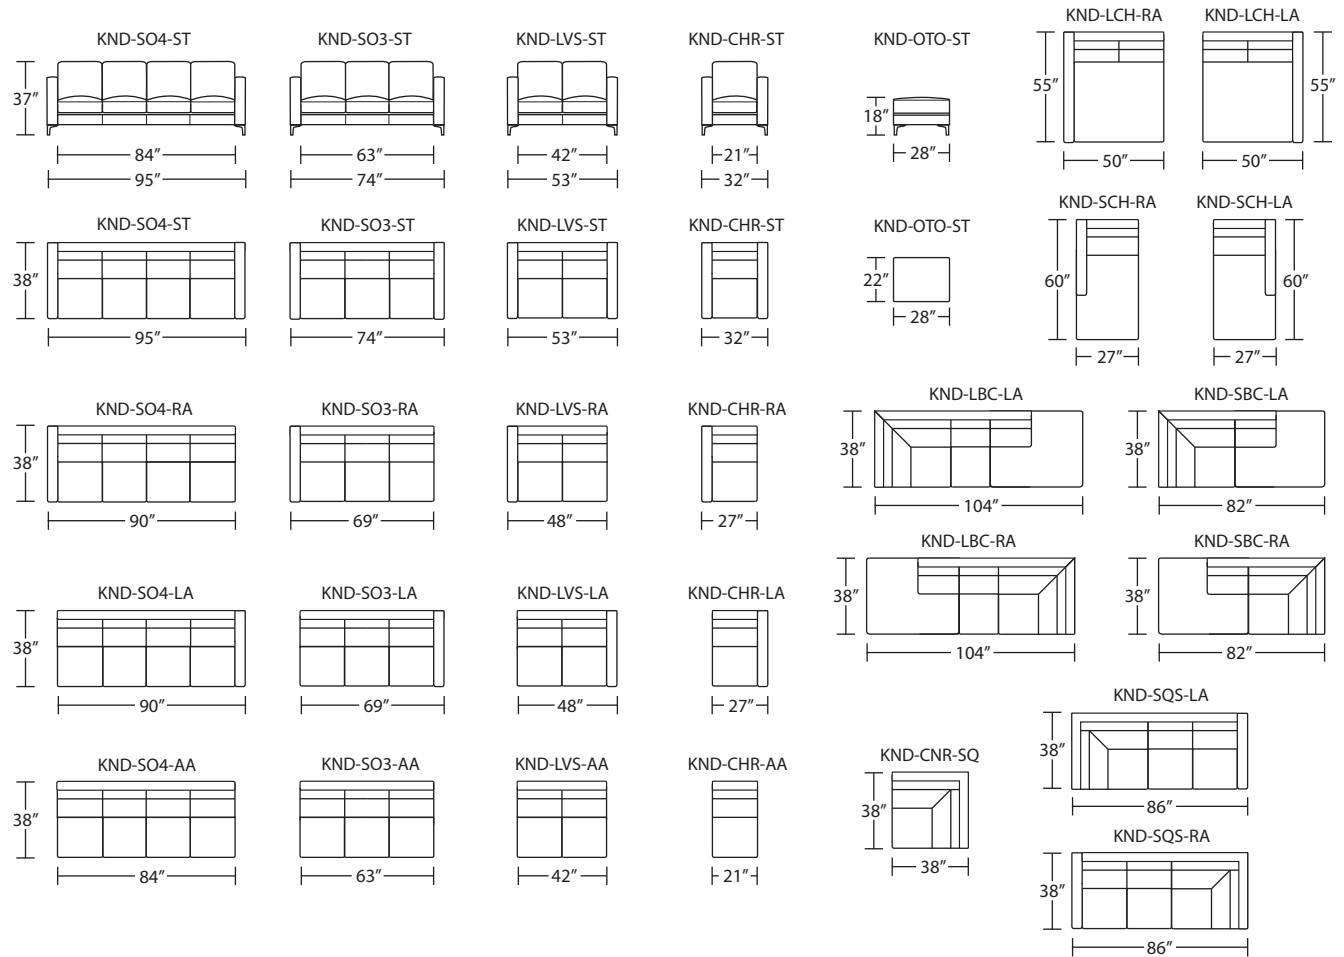

KENDALL

Standard Features:

- Advanced unidirectional suspension system
- Premium high-density, high-resiliency foam seats
- Quick-ship delivery
- Lifetime warranty on frame & suspension
- Single-needle top stitching
- Loose back & seat cushions
- Aluminum legs

Options:

- Wood legs available in Acorn, Espresso or Walnut finish
- Extra firm premium high-density, high-resiliency foam seats
- Contrasting seat & back cushion available

Please use actual leather, fabric and Ultrasuede® swatches when specifying furniture as the colors shown may vary due to the printing process.

Suggested Configurations