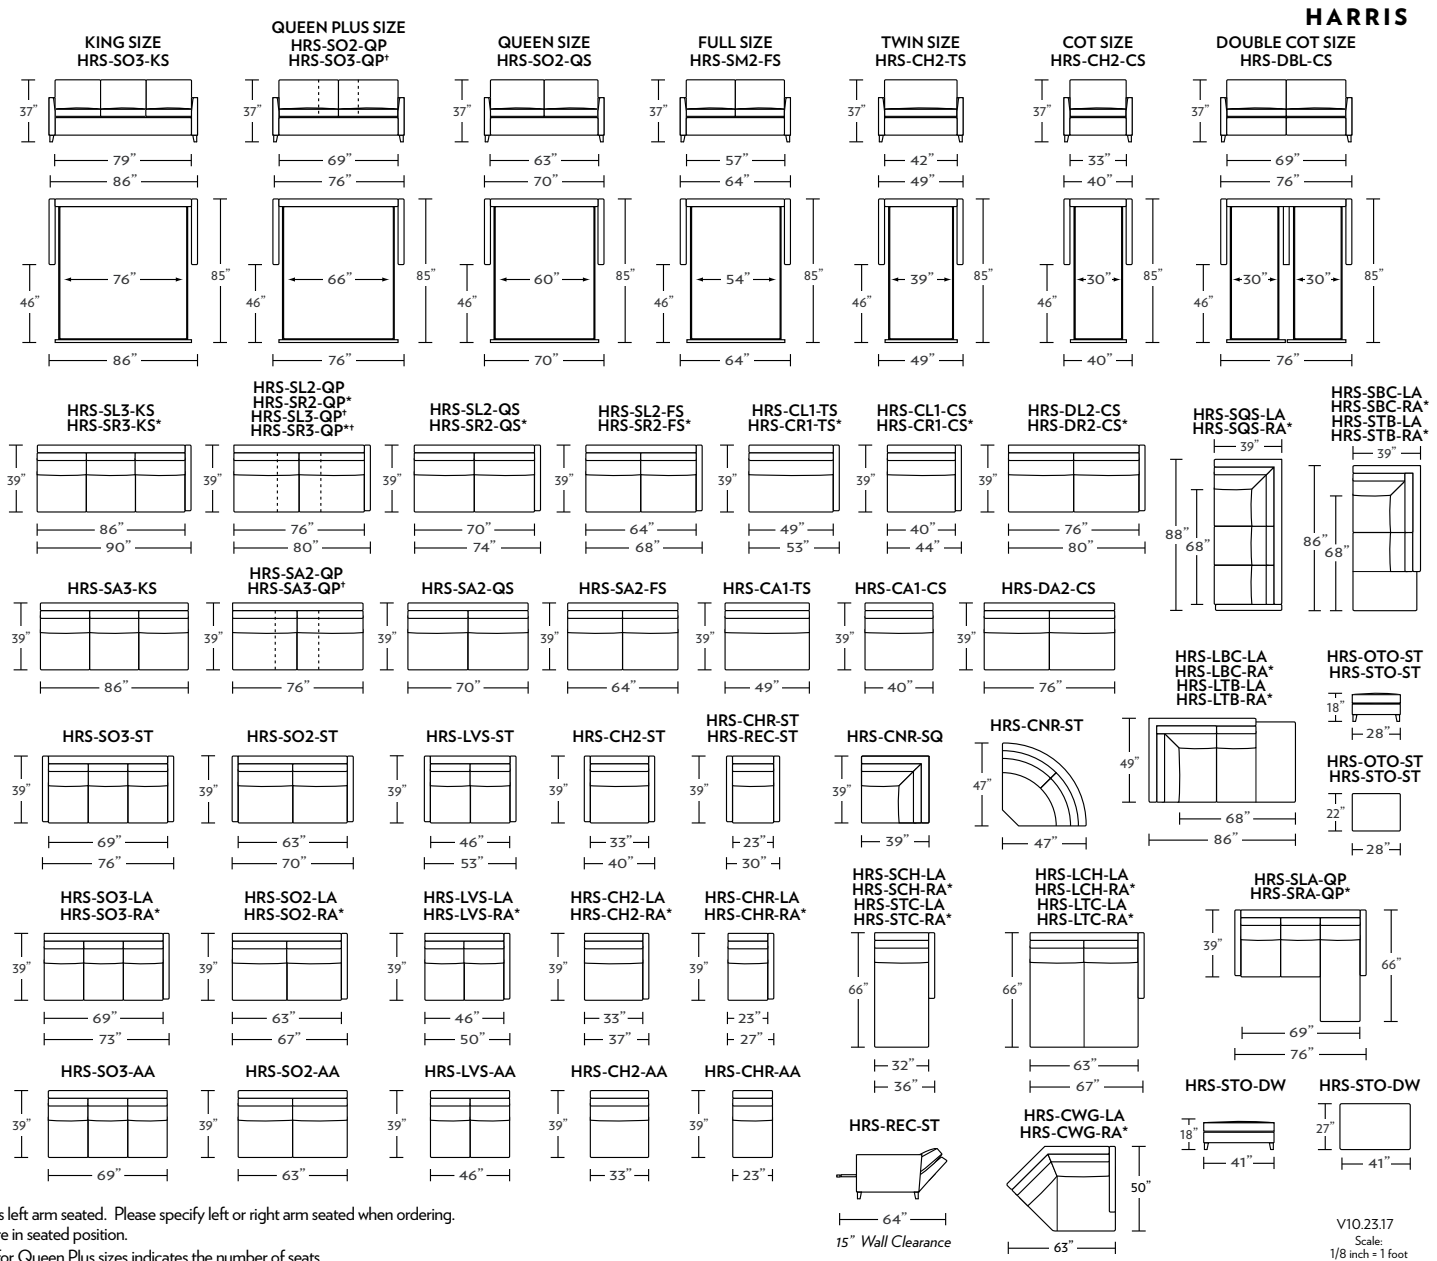

Standard Comfort Sleeper®

Features:

- Featuring the patented Tiffany 24/7™ platform sleep system
- Room to stretch out with true 80 inches of bedroom-length sleeping surface
- Ultimate comfort on four inches of plush, high-density foam mattress
- Zero wall clearance
- Quick-ship delivery
- Single-needle top-stitch
- High-density, high-resiliency foam seat cushions
- Loose back and seat cushions
- Lifetime warranty on frame
- 10-year mechanism warranty

Please use actual leather, fabric, Crypton®, Sunbrella® and Ultrasuede® swatches when specifying furniture as the colors shown may vary due to the printing process.

* Picture shows left arm seated. Please specify left or right arm seated when ordering. All orders are in seated position.
 † Dotted lines for Queen Plus sizes indicates the number of seats.
 All dimensions are approximate and subject to change.

Tiffany 24/7™ Convertible mechanism. U.S. Patents #6904628, #8893323, #9468303, #9668585. Additional patents pending.

V10.23.17
 Scale:
 1/8 inch = 1 foot

AMERICAN LEATHER
 COMFORT SLEEPER™ COLLECTION
 Harris Comfort Sleeper Sofa