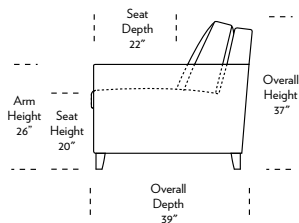

Standard Comfort Sleeper®

Features:

- Featuring the patented Tiffany 24/7™ platform sleep system
- Room to stretch out with true 80 inches of bedroom-length sleeping surface
- Ultimate comfort on four inches of plush, high-density foam mattress
- Zero wall clearance
- Quick-ship delivery
- Single-needle top-stitch
- High-density, high-resiliency foam seat cushions
- Loose back and seat cushions
- Lifetime warranty on frame
- 10-year mechanism warranty

Please use actual leather, fabric, Crypton®, Sunbrella® and Ultrasuede® swatches when specifying furniture as the colors shown may vary due to the printing process.

* Picture shows left arm seated. Please specify left or right arm seated when ordering. All orders are in seated position.
 † Dotted lines for Queen Plus sizes indicates the number of seats.
 All dimensions are approximate and subject to change.