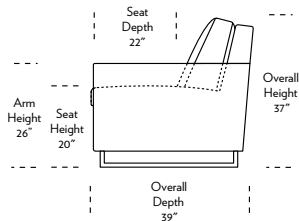

### Standard Comfort Sleeper®

- Features:**
- Featuring the patented Tiffany 24/7™ platform sleep system
  - Room to stretch out with true 80 inches of bedroom-length sleeping surface
  - Ultimate comfort on four inches of plush, high-density foam mattress
  - Zero wall clearance
  - Quick-ship delivery
  - Single-needle top-stitch
  - High-density, high-resiliency foam seat cushions
  - Loose back and seat cushions
  - Lifetime warranty on frame
  - 10-year mechanism warranty
  - Brushed stainless steel sled leg

\* Picture shows left arm seated. Please specify left or right arm seated when ordering. All orders are in seated position.  
 † Dotted lines for Queen Plus sizes indicates the number of seats.  
 All dimensions are approximate and subject to change.