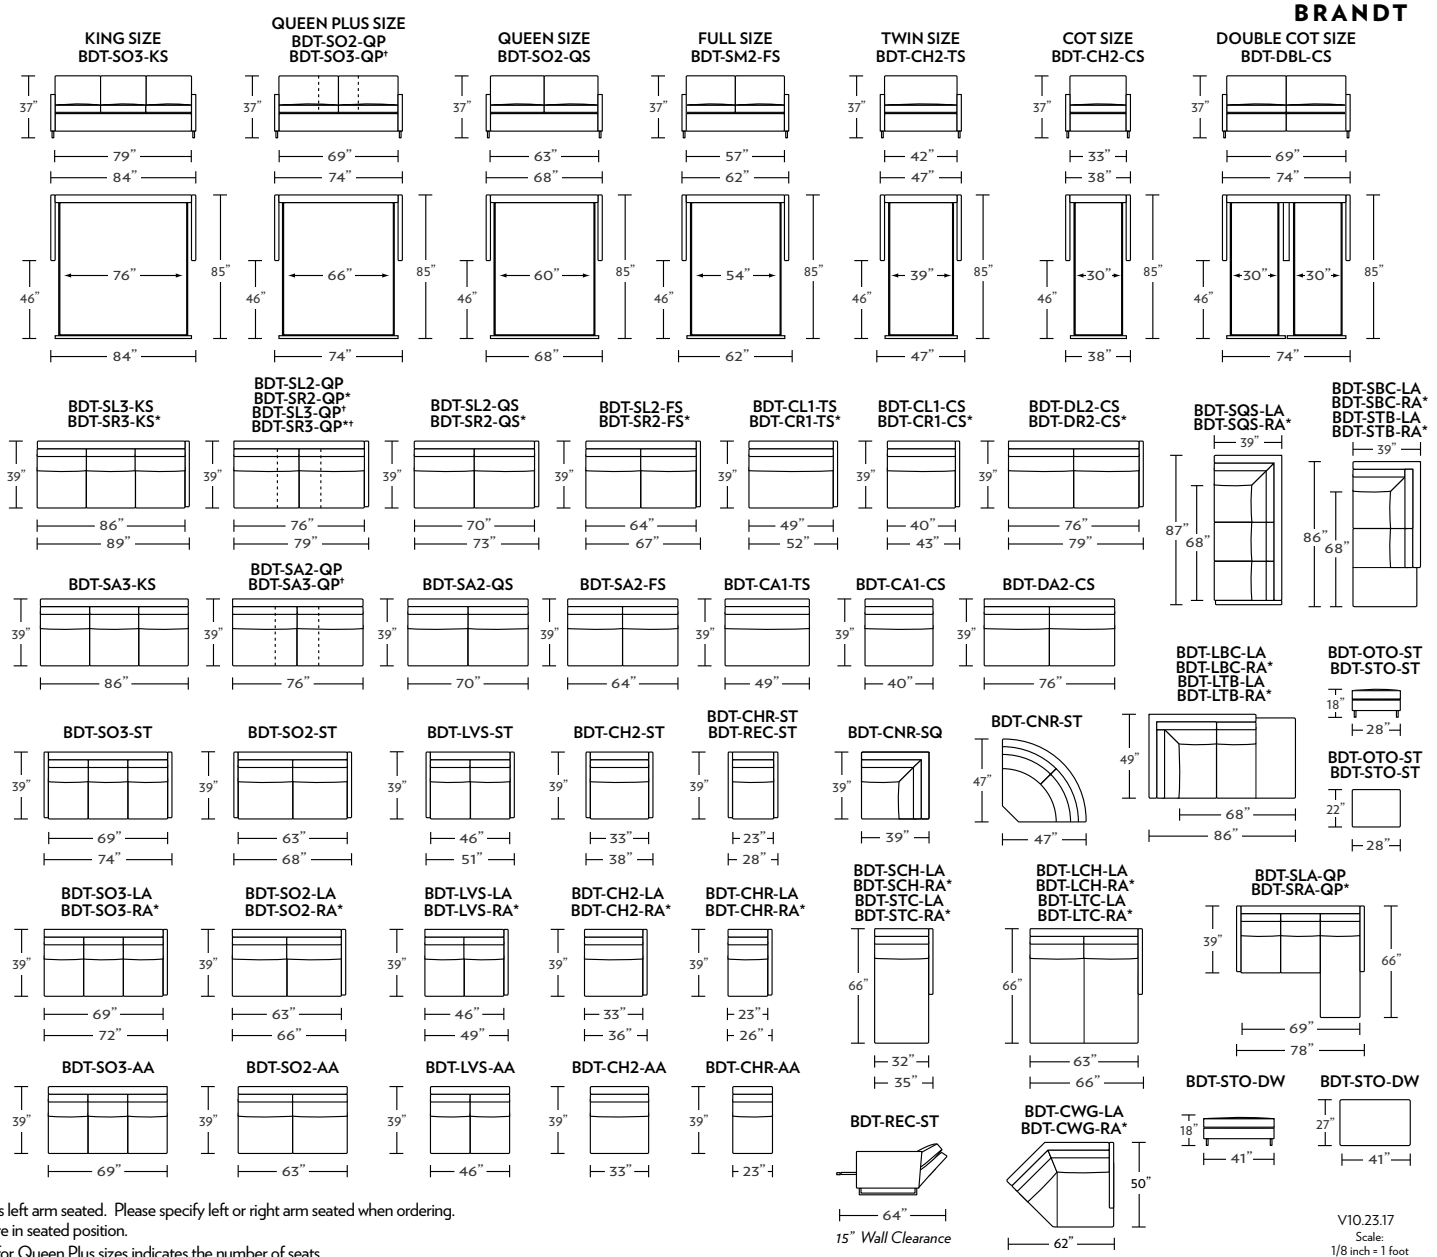

### Standard Comfort Sleeper®

- Features:**
- Featuring the patented Tiffany 24/7™ platform sleep system
  - Room to stretch out with true 80 inches of bedroom-length sleeping surface
  - Ultimate comfort on four inches of plush, high-density foam mattress
  - Zero wall clearance
  - Quick-ship delivery
  - Single-needle top-stitch
  - High-density, high-resiliency foam seat cushions
  - Loose back and seat cushions
  - Lifetime warranty on frame
  - 10-year mechanism warranty
  - Brushed stainless steel sled leg

- Mattress Options:**
- Premier with Crypton® ticking Gel
  - Tempur-Pedic®

- Options:**
- High-density, high-resiliency foam seat cushions encased in down and down back cushions available

*Please use actual leather, fabric, Crypton®, Sunbrella® and Ultrasuede® swatches when specifying furniture as the colors shown may vary due to the printing process.*

\* Picture shows left arm seated. Please specify left or right arm seated when ordering. All orders are in seated position.  
 † Dotted lines for Queen Plus sizes indicates the number of seats.  
 All dimensions are approximate and subject to change.