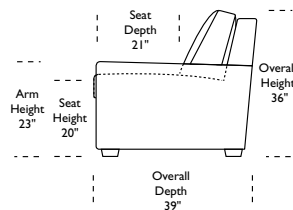

Standard Comfort Sleeper®

Features:

- Featuring the patented Tiffany 24/7™ platform sleep system
- Room to stretch out with true 80 inches of bedroom-length sleeping surface
- Ultimate comfort on five inches of plush, high-density foam mattress
- Under-sofa dust covers keeps dust and dirt from ever touching the mattress
- Zero wall clearance
- Quick-ship delivery
- Double-needle top-stitch
- High-density, high-resiliency foam seat cushions
- Loose back and seat cushions
- Lifetime warranty on frame
- 10-year mechanism warranty

Mattress Options:

- Premier with Crypton® ticking
- Gel
- Tempur-Pedic®

Cushion Options:

- High-density, high-resiliency foam seat cushions encased in down and down back cushions available

Leg Options:

- Wood legs available in Walnut, Espresso or Acorn finish

Please use actual leather, fabric, Crypton®, Sunbrella® and Ultrasuede® swatches when specifying furniture as the colors shown may vary due to the printing process.

* Picture shows left arm seated. Please specify left or right arm seated when ordering.

All orders are in seated position.

† Dotted lines for Queen Plus sizes indicates the number of seats.

All dimensions are approximate and subject to change.

Tiffany 24/7™ Convertible mechanism, U.S. Patents #6904628, #8893323, #9468303, #9668585.
Additional patents pending.

V10.11.17
Scale:
1/8 inch = 1 foot

AMERICAN LEATHER
COMFORT SLEEPER™ COLLECTION
Adalyn Comfort Sleeper Sofa