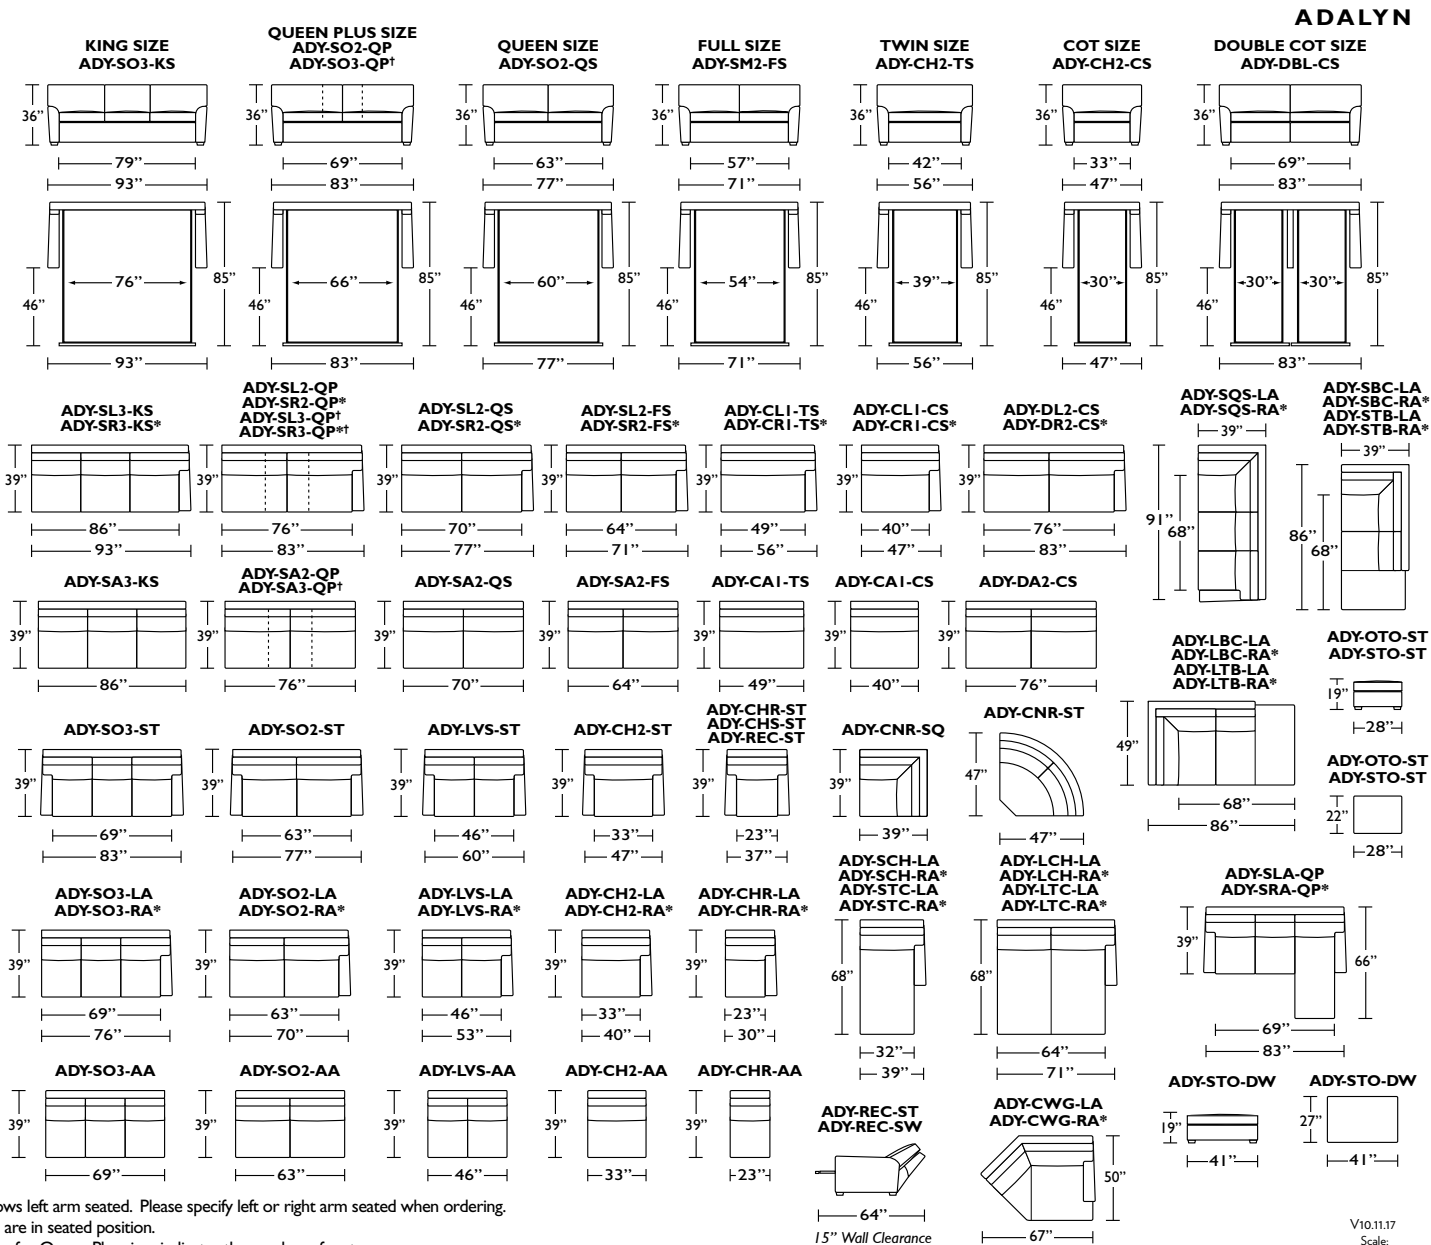

Standard Comfort Sleeper®

Features:

- Featuring the patented Tiffany 24/7™ platform sleep system
- Room to stretch out with true 80 inches of bedroom-length sleeping surface
- Ultimate comfort on five inches of plush, high-density foam mattress
- Under-sofa dust covers keeps dust and dirt from ever touching the mattress
- Zero wall clearance
- Quick-ship delivery
- Double-needle top-stitch
- High-density, high-resiliency foam seat cushions
- Loose back and seat cushions
- Lifetime warranty on frame
- 10-year mechanism warranty

Mattress Options:

- Premier with Crypton® ticking
- Gel
- Tempur-Pedic®

Cushion Options:

- High-density, high-resiliency foam seat cushions encased in down and down back cushions available

Leg Options:

- Wood legs available in Walnut, Espresso or Acorn finish

Please use actual leather, fabric, Crypton®, Sunbrella® and Ultrasuede® swatches when specifying furniture as the colors shown may vary due to the printing process.

* Picture shows left arm seated. Please specify left or right arm seated when ordering.

All orders are in seated position.

† Dotted lines for Queen Plus sizes indicates the number of seats.

All dimensions are approximate and subject to change.

Tiffany 24/7™ Convertible mechanism, U.S. Patents #6904628, #8893323, #9468303, #9668585.
Additional patents pending.

V10.11.17
Scale:
1/8 inch = 1 foot

AMERICAN LEATHER
COMFORT SLEEPER™ COLLECTION
Adalyn Comfort Sleeper Sofa