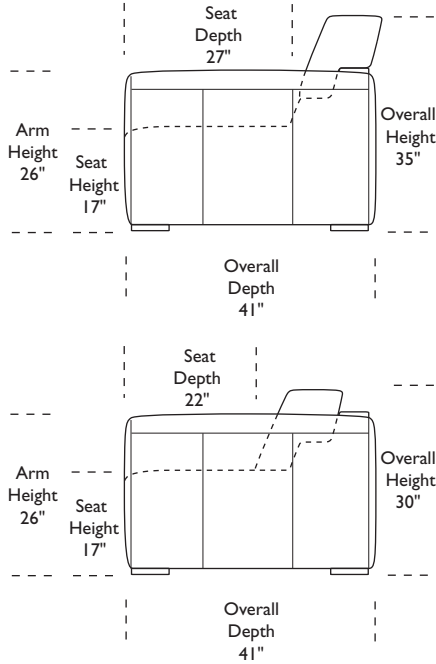

Options:

- Wood legs available in Acorn, Espresso or Walnut finish

*Note: arm height for this frame is measured at the highest point of the arm.

Scale: 1/8 inch = 1 foot
 All dimensions are approximate and subject to change.
 Specify components from the sitting position.