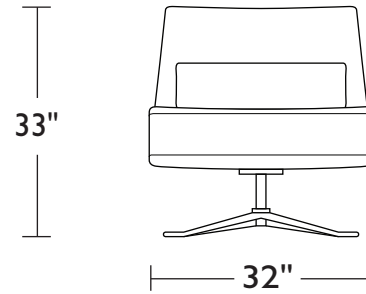

HUGO

Standard Features:

- Advanced unidirectional suspension system
- Premium high-density, high-resiliency foam seats
- Quick-ship delivery
- Lifetime warranty on frame & suspension
- Down lumbar pillow measuring 10" x 25" x 4"
- Tight back & tight seat
- Single-needle top stitching
- Metal Base

Options:

- Contrasting pillow available:
- If two grades are selected, price at higher grade

FRONT