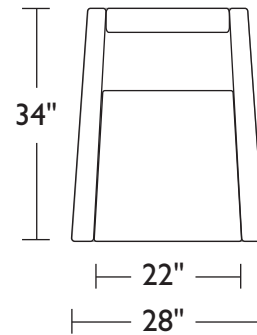

Options:

- Wood legs available in Acorn, Espresso or Walnut finish
- Chrome, brass or pewter tacks around entire base
- Contrasting welt cord trim

CHAIR FRONT

OTTOMON FRONT

SEAT DISMENSIONS

TOP

TOP

*Note: arm height for this frame is measured at the highest point of the curved arm.