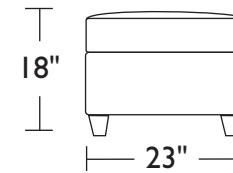

Options:

- Wood legs available in Acorn, Espresso or Walnut finish
- Chrome, brass or pewter tacks around entire base
- Contrasting welt cord trim

CHAIR FRONT

OTTOMON FRONT

SEAT DISMENSIONS

TOP

TOP

*Note: arm height for this frame is measured at the highest point of the curved arm.