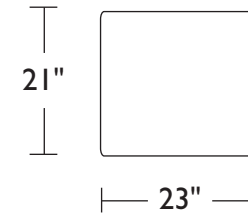

Options:

- Wood legs available in Acorn, Espresso or Walnut finish
- Chrome, brass or pewter tacks around entire base
- Contrasting welt cord trim

CHAIR FRONT

OTTOMON FRONT

SEAT DISMENSIONS

TOP

TOP

*Note: arm height for this frame is measured at the highest point of the curved arm.