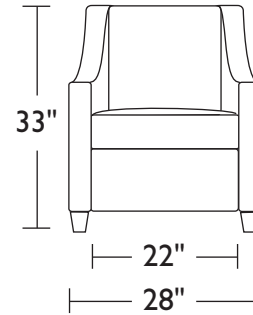

Options:

- Wood legs available in Acorn, Espresso or Walnut finish
- Chrome, brass or pewter tacks around entire base
- Contrasting welt cord trim

CHAIR FRONT

OTTOMON FRONT

SEAT DISMENSIONS

TOP

TOP

*Note: arm height for this frame is measured at the highest point of the curved arm.