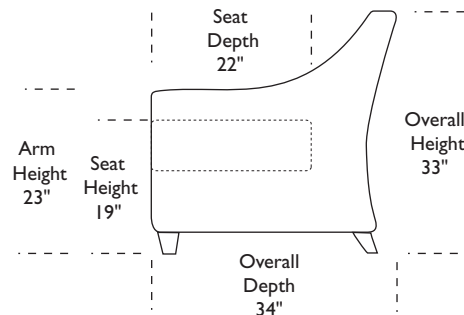

Options:

- Wood legs available in Acorn, Espresso or Walnut finish
- Chrome, brass or pewter tacks around entire base
- Contrasting welt cord trim

CHAIR FRONT

OTTOMON FRONT

SEAT DISMENSIONS

TOP

TOP

*Note: arm height for this frame is measured at the highest point of the curved arm.