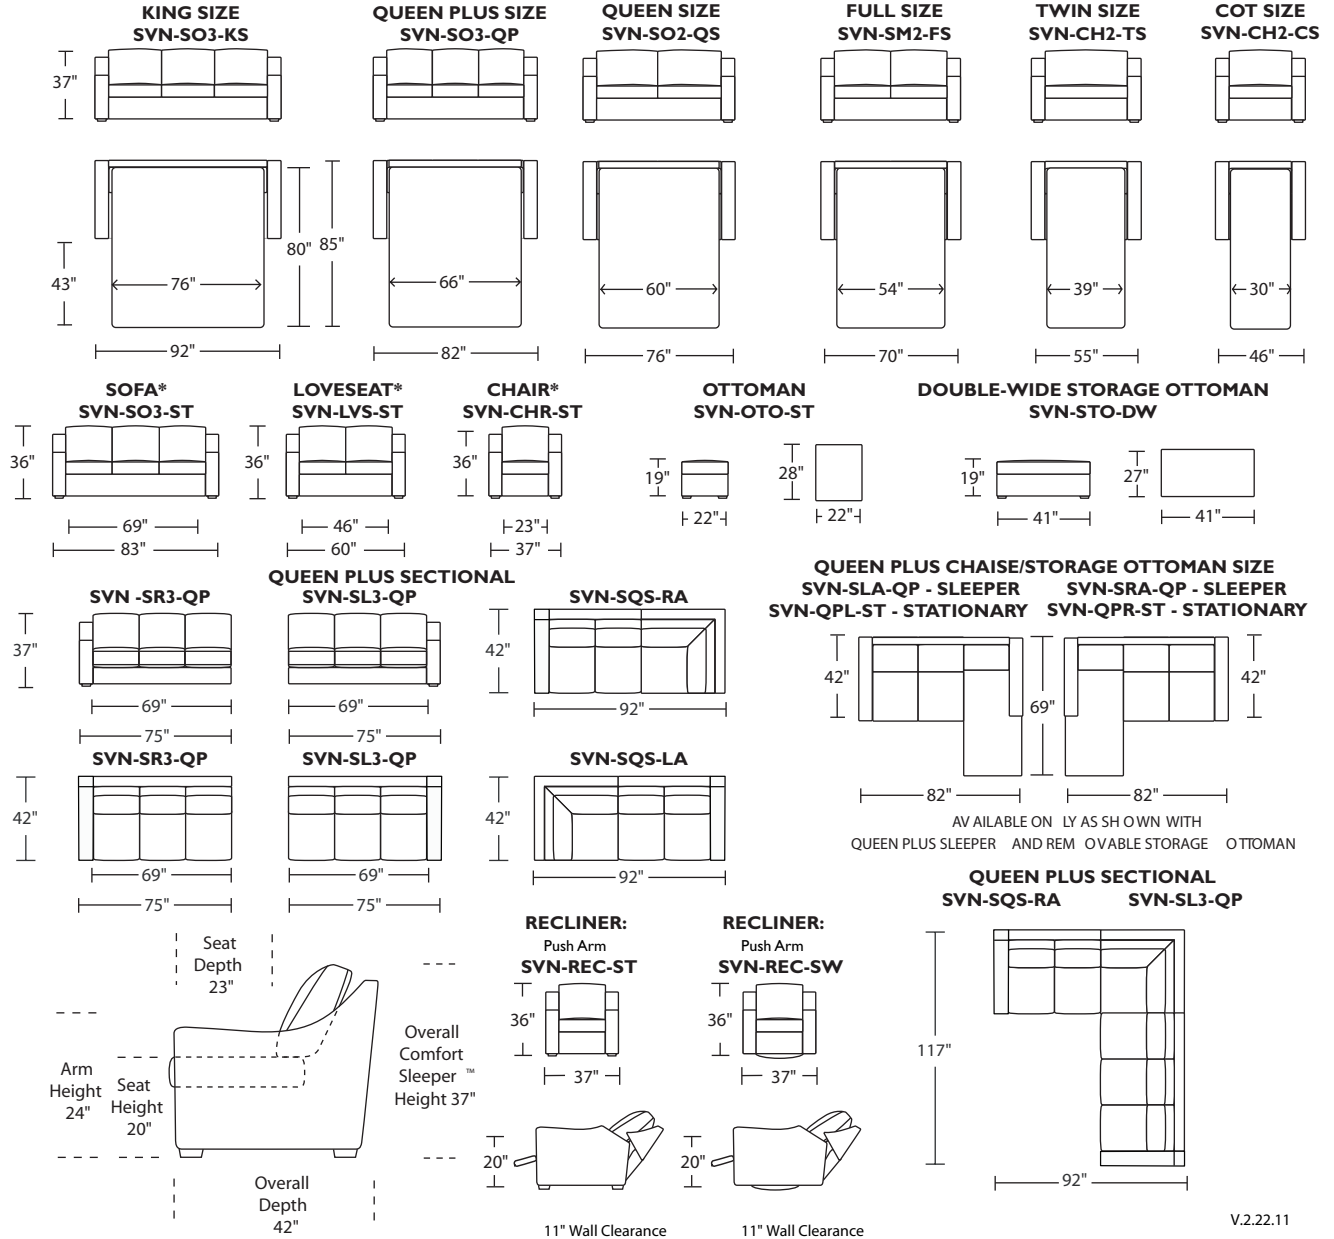

Standard Comfort Sleeper™ Features:

- Luxurious sleeping with no springs, no bars and no sagging
 - Room to stretch out with true 80 inches of bedroom-length sleeping surface
 - Ultimate comfort on five inches of plush, high-density foam
 - Peace of mind with spill, dirt and germ-resistant anti-microbial Crypton® Fabric mattress protection
 - Full body support on the patented Tiffany 24/7™ platform sleep system
 - Available in King, Queen Plus, Queen, Full, Twin and Cot bed sizes
 - Complete choice from over 200 leather, Ultrasuede® and Fabric™ options
 - Zero wall clearance
 - Under sofa dust covers keeps dust and dirt from ever touching the mattress
 - Space saving engineering means getting a bigger bed in a smaller room
 - Quick-ship delivery
 - Lifetime warranty on frame & suspension
 - Single-needle top stitching
 - Loose back & seat cushions
- ### Stationary Products:
- Sofa
 - Loveseat
 - Chair
 - Push arm recliner
 - Ottoman
 - Double-wide storage ottoman
 - Ottoman casters available

SAVANNAH featuring the Tiffany 24/7™

Comfort Sleepers™ utilize the Tiffany 24/7™ Convertible mechanism, U.S. Patent #4737996 and #6904628
 Note: arm height for this frame is measured at the highest point of the arm

V.2.22.11
 *Advanced unidirectional suspension system
 Scale: 1/8 inch = 1 foot
 All dimensions are approximate and subject to change
 Specify components from the sitting position