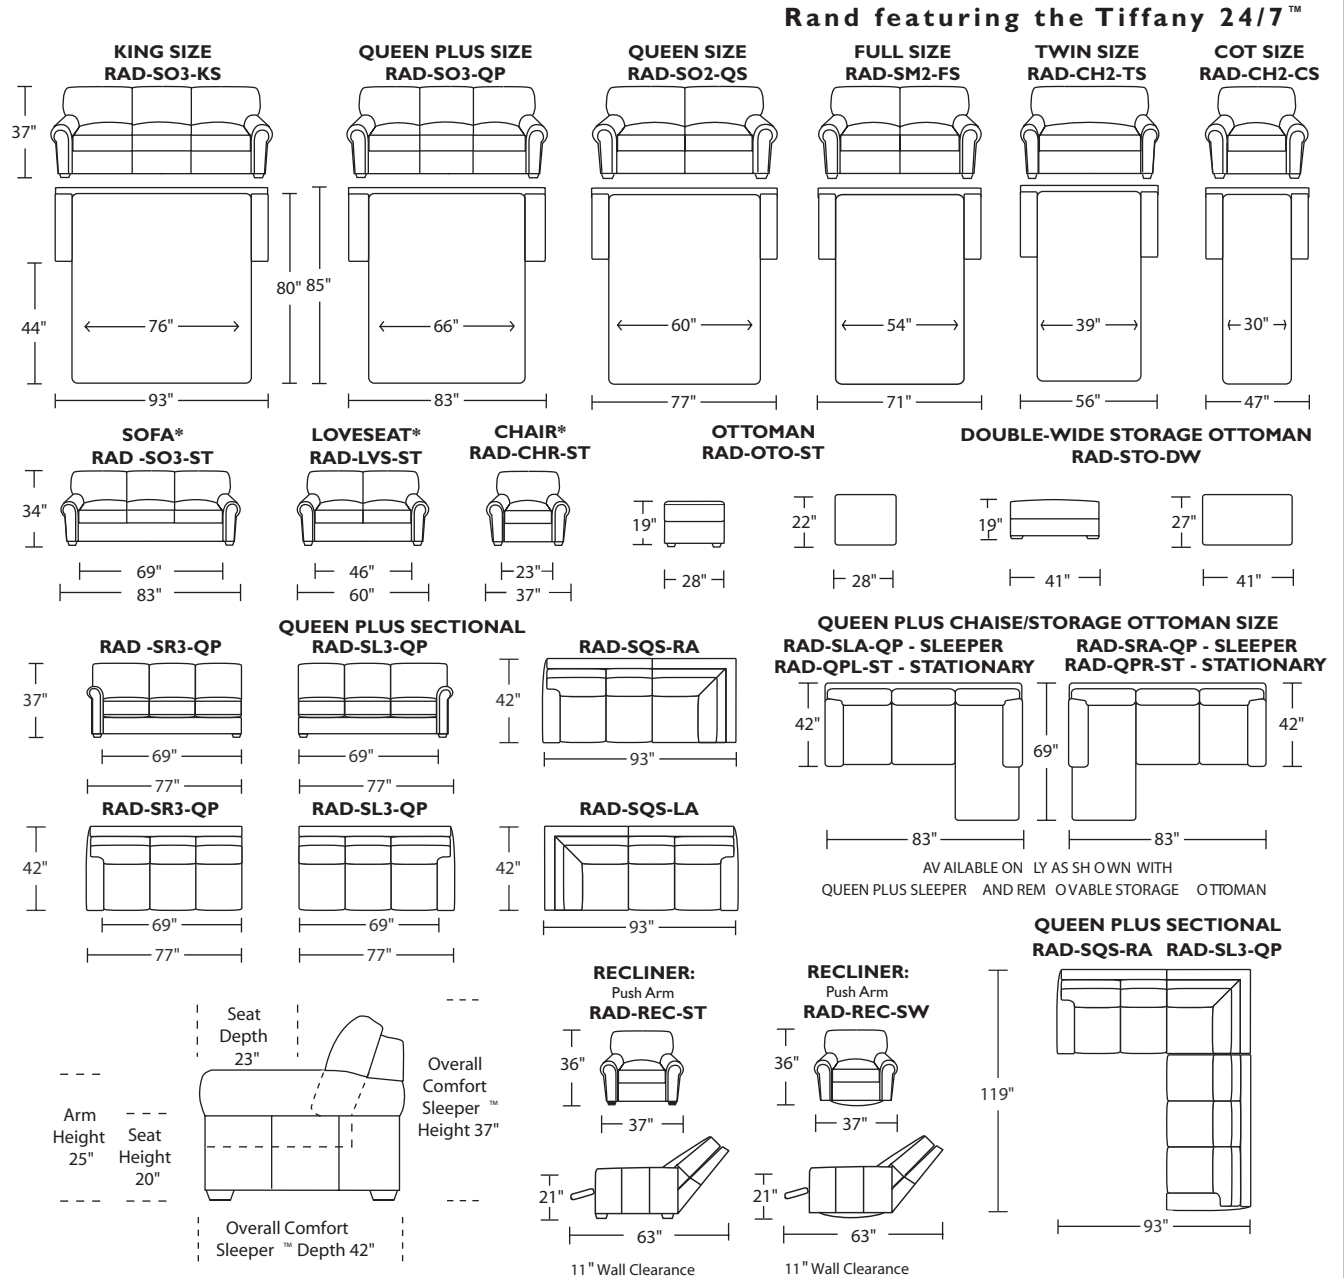

Standard Comfort Sleeper™ Features:

- Luxurious sleeping with no springs, no bars and no sagging
- Room to stretch out with true 80 inches of bedroom-length sleeping surface
- Ultimate comfort on five inches of plush, high-density foam
- Peace of mind with spill, dirt and germ-resistant anti-microbial Crypton® Fabric mattress protection
- Full body support on the patented Tiffany 24/7™ platform sleep system
- Available in King, Queen Plus, Queen, Full, Twin and Cot bed sizes
- Complete choice from over 200 leather, Ultrasuede® and Fabric™ options
- Zero wall clearance
- Under sofa dust covers keeps dust and dirt from ever touching the mattress
- Space saving engineering means getting a bigger bed in a smaller room
- Quick-ship delivery
- Lifetime warranty on frame & suspension
- Single-needle top stitching
- Loose back & seat cushions
- Welt cord trim on arm, seat, & back cushions

Stationary Products:

- Sofa
- Loveseat
- Chair
- Push arm recliner
- Swivel recliner
- Ottoman
- Double-wide storage ottoman
- Ottoman casters available

Comfort Sleeper™ Options:

- Wood legs available in Acorn, Espresso or Walnut finish
- Brass, chrome or pewter tacks on front arm
- Extra firm mattress available
- Exclusively available with a Tempur-Pedic® mattress

Please use actual leather, fabric and Ultrasuede® swatches when specifying furniture as the colors shown may vary due to the printing process.

Comfort Sleepers™ utilize the Tiffany 24/7™ Convertible mechanism, U.S. Patent #6904628
 Note: arm height for this frame is measured at the highest point of the arm

*Advanced unidirectional suspension system
 Scale: 1/8 inch = 1 foot
 All dimensions are approximate and subject to change
 Specify components from the sitting position