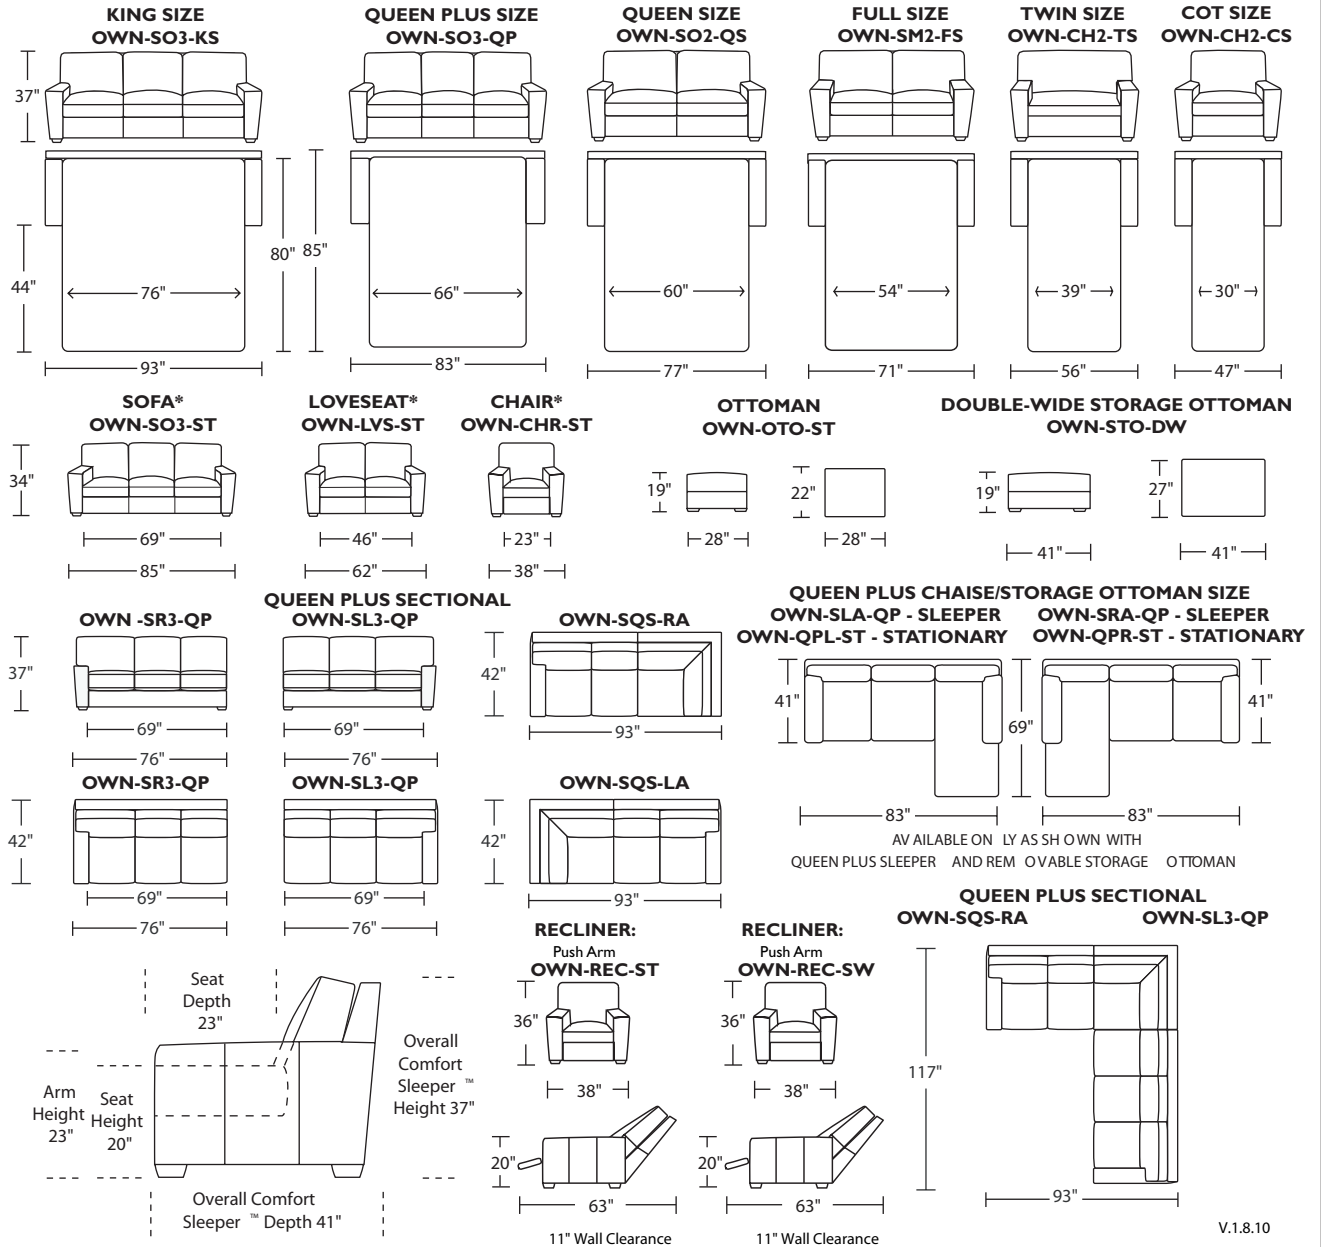

### Standard Comfort Sleeper™ Features:

- Luxurious sleeping with no springs, no bars and no sagging
- Room to stretch out with true 80 inches of bedroom-length sleeping surface
- Ultimate comfort on five inches of plush, high-density foam
- Peace of mind with spill, dirt and germ-resistant anti-microbial Crypton® Fabric mattress protection
- Full body support on the patented Tiffany 24/7™ platform sleep system
- Available in King, Queen Plus, Queen, Full, Twin and Cot bed sizes
- Complete choice from over 200 leather, Ultrasuede® and Life Fabric™ options
- Zero wall clearance
- Under sofa dust covers keeps dust and dirt from ever touching the mattress
- Space saving engineering means getting a bigger bed in a smaller room
- Quick-ship delivery
- Lifetime warranty on frame & suspension
- Double-needle top stitching
- Loose back & seat cushions

### Stationary Products:

- Sofa
- Loveseat
- Chair
- Push arm recliner
- Ottoman
- Double-wide storage ottoman
- Ottoman casters available

### OWEN featuring the Tiffany 24/7™

Comfort Sleepers™ utilize the Tiffany 24/7™ Convertible mechanism, U.S. Patent #4737996 and #6904628  
 Note: arm height for this frame is measured at the highest point of the arm

V.1.8.10  
 \*Advanced unidirectional suspension system  
 Scale: 1/8 inch = 1 foot  
 All dimensions are approximate and subject to change  
 Specify components from the sitting position