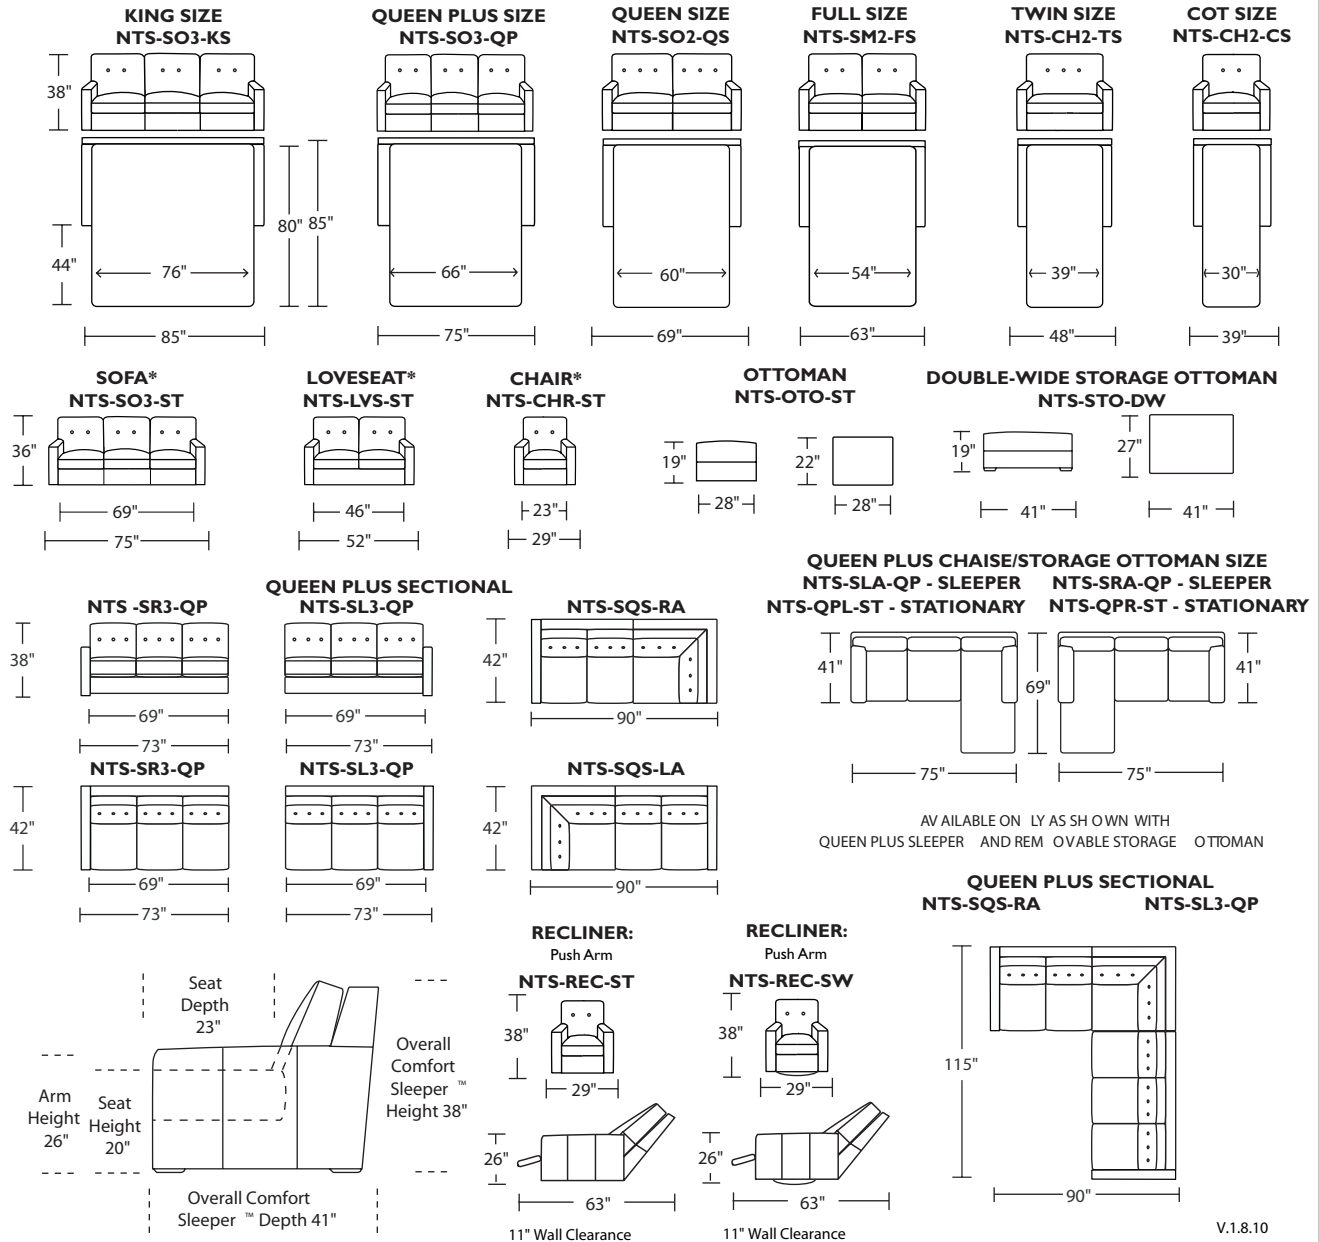

Standard Comfort Sleeper™ Features:

- Luxurious sleeping with no springs, no bars and no sagging
- Room to stretch out with true 80 inches of bedroom-length sleeping surface
- Ultimate comfort on five inches of plush, high-density foam
- Peace of mind with spill, dirt and germ-resistant anti-microbial Crypton® Fabric mattress protection
- Full body support on the patented Tiffany 24/7™ platform sleep system
- Available in King, Queen Plus, Queen, Full, Twin and Cot bed sizes
- Complete choice from over 200 leather, Ultrasuede® and Life Fabric™ options
- Zero wall clearance
- Under sofa dust covers keeps dust and dirt from ever touching the mattress
- Space saving engineering means getting a bigger bed in a smaller room
- Quick-ship delivery
- Lifetime warranty on frame & suspension
- Double-needle top stitching
- Loose back & seat cushions
- Black recessed plastic legs

Stationary Products:

- Sofa
- Loveseat
- Chair
- Push arm recliner
- Ottoman
- Double-wide storage ottoman
- Ottoman casters available

Comfort Sleeper™ Options:

- Extra firm mattress available
- Exclusively available with a Tempur-Pedic® mattress

Please use actual leather, fabric and Ultrasuede® swatches when specifying furniture as the colors shown may vary due to the printing process.

NATASHA featuring the Tiffany 24/7™

AVAILABLE ONLY AS SHOWN WITH QUEEN PLUS SLEEPER AND REMOVABLE STORAGE OTTOMAN

V.1.8.10

*Advanced unidirectional suspension system
Scale: 1/8 inch = 1 foot
All dimensions are approximate and subject to change
Specify components from the sitting position

Comfort Sleepers™ utilize the Tiffany 24/7™ Convertible mechanism, U.S. Patent #4737996 and #6904628
Note: arm height for this frame is measured at the highest point of the arm