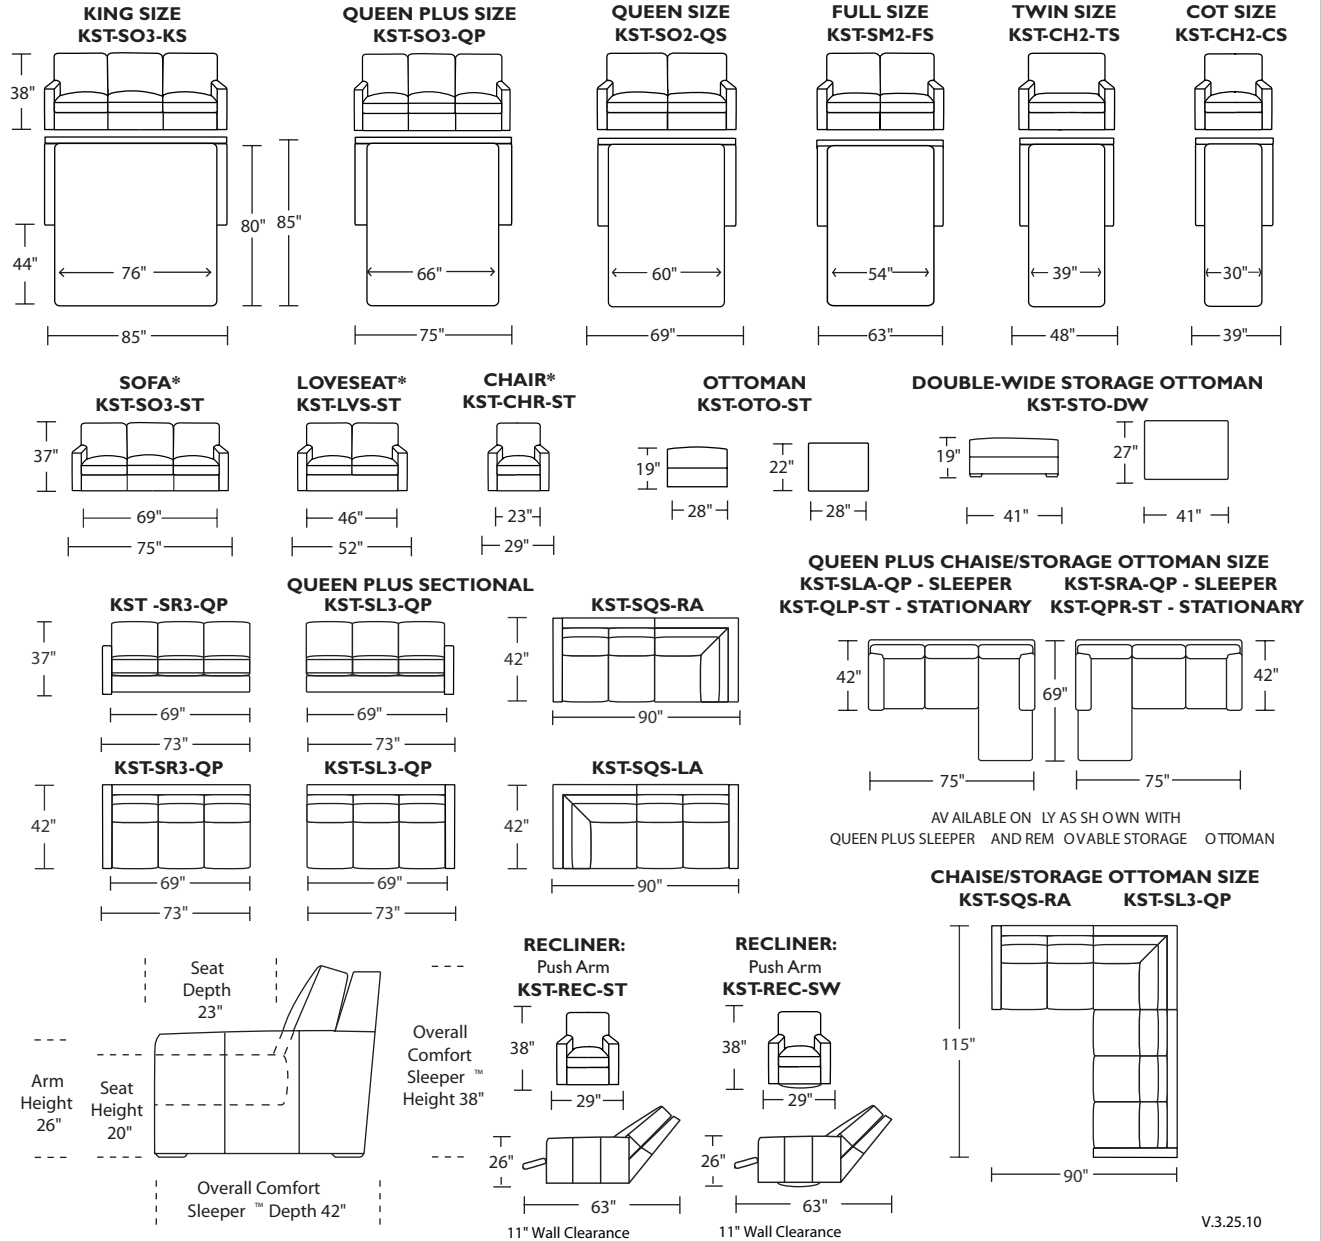

Standard Comfort Sleeper™ Features:

- Luxurious sleeping with no springs, no bars and no sagging
- Room to stretch out with true 80 inches of bedroom-length sleeping surface
- Ultimate comfort on five inches of plush, high-density foam
- Peace of mind with spill, dirt and germ-resistant anti-microbial Crypton® Fabric mattress protection
- Full body support on the patented Tiffany 24/7™ platform sleep system
- Available in King, Queen Plus, Queen, Full, Twin and Cot bed sizes
- Complete choice from over 200 leather, Ultrasuede® and Fabric™ options
- Zero wall clearance
- Under sofa dust covers keeps dust and dirt from ever touching the mattress
- Space saving engineering means getting a bigger bed in a smaller room
- Quick-ship delivery
- Lifetime warranty on frame & suspension
- Double-needle top stitching
- Loose back & seat cushions
- Black recessed plastic legs

Stationary Products:

- Sofa
- Loveseat
- Chair
- Push arm recliner
- Ottoman
- Double-wide storage ottoman
- Ottoman casters available

Comfort Sleeper™ Options:

- Extra firm mattress available
- Exclusively available with a Tempur-Pedic® mattress

Please use actual leather, fabric and Ultrasuede® swatches when specifying furniture as the colors shown may vary due to the printing process.

Comfort Sleepers™ utilize the Tiffany 24/7™ Convertible mechanism, U.S. Patent #4737996 and #6904628
 Note: arm height for this frame is measured at the highest point of the arm

*Advanced unidirectional suspension system
 Scale: 1/8 inch = 1 foot
 All dimensions are approximate and subject to change
 Specify components from the sitting position