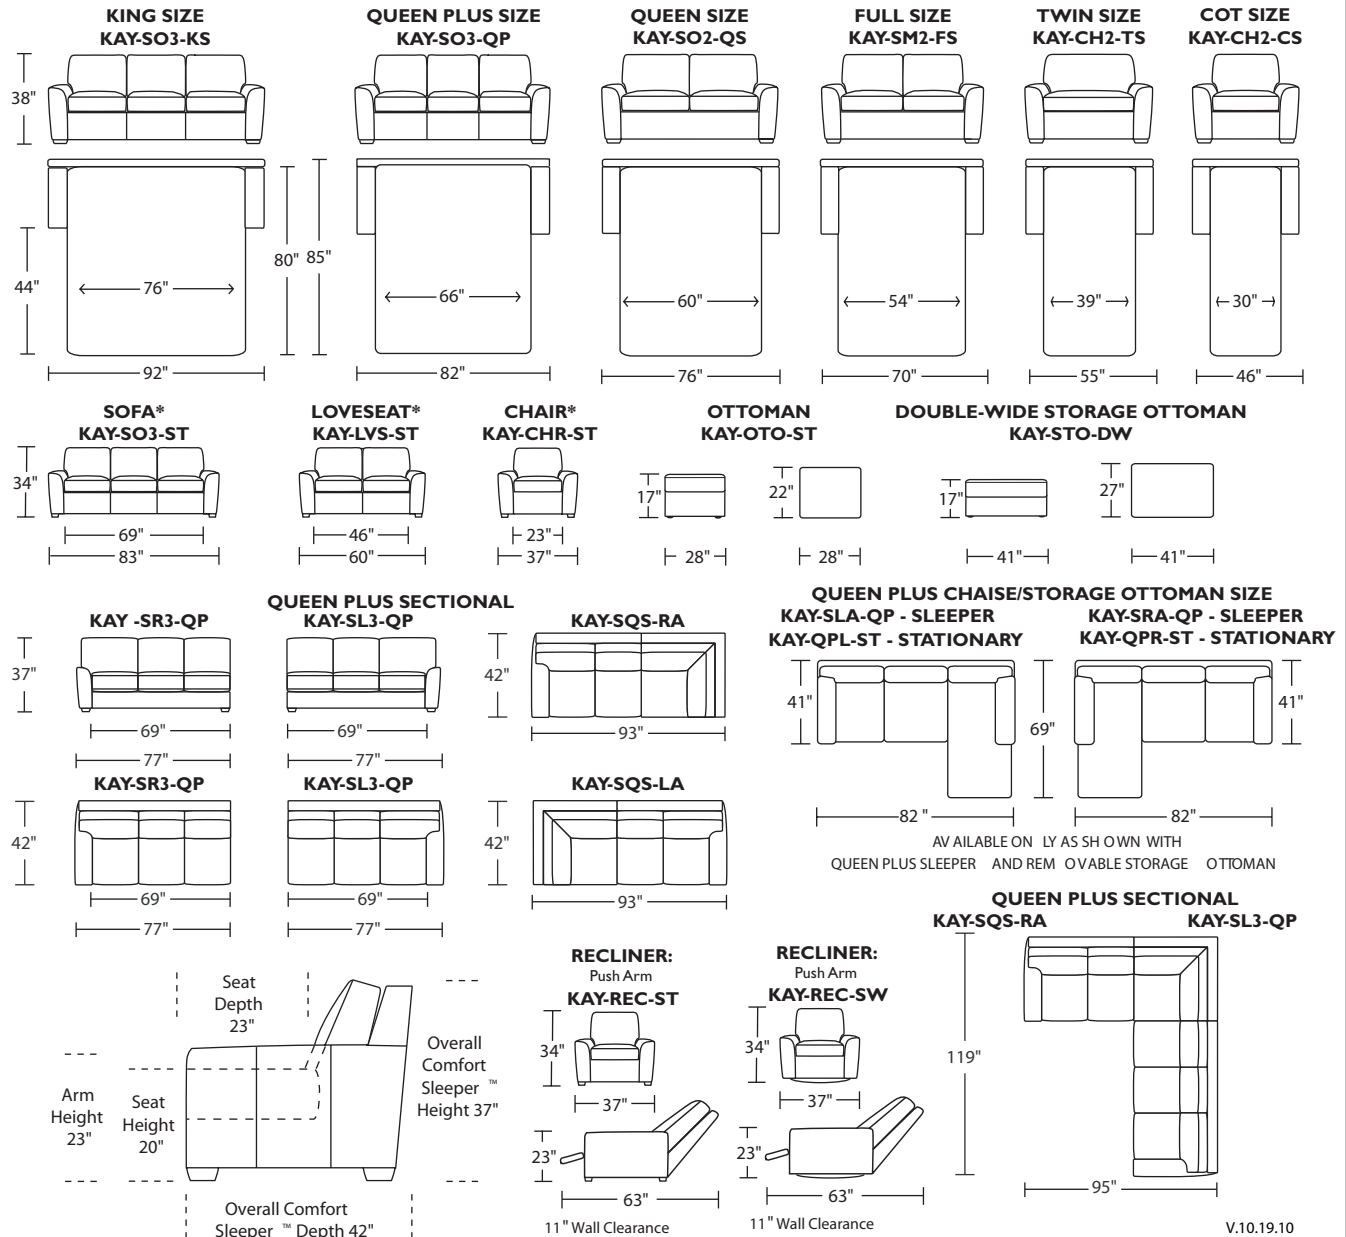

Standard Comfort Sleeper™ Features:

- Luxurious sleeping with no springs, no bars and no sagging
- Room to stretch out with true 80 inches of bedroom-length sleeping surface
- Ultimate comfort on five inches of plush, high-density foam
- Peace of mind with spill, dirt and germ-resistant anti-microbial Crypton® Fabric mattress protection
- Full body support on the patented Tiffany 24/7™ platform sleep system
- Available in King, Queen Plus, Queen, Full, Twin and Cot bed sizes
- Complete choice from over 200 leather, Ultrasuede® and Fabric™ options
- Zero wall clearance
- Under sofa dust covers keeps dust and dirt from ever touching the mattress
- Space saving engineering means getting a bigger bed in a smaller room
- Quick-ship delivery
- Lifetime warranty on frame & suspension
- Double-needle top stitching
- Loose back & seat cushions

Stationary Products:

- Sofa
- Loveseat
- Chair
- Push arm recliner
- Swivel recliner
- Ottoman
- Double-wide storage ottoman
- Ottoman casters available

Comfort Sleeper™ Options:

- Wood legs available in Acorn, Espresso or Walnut finish
- Extra firm mattress available
- Exclusively available with a Tempur-Pedic® mattress

Please use actual leather, fabric and Ultrasuede® swatches when specifying furniture as the colors shown may vary due to the printing process.

KAYLA featuring the Tiffany 24/7™

Comfort Sleepers™ utilize the Tiffany 24/7™ Convertible mechanism, U.S. Patent #4737996 and #6904628
 Note: arm height for this frame is measured at the highest point of the arm

*Advanced unidirectional suspension system
 Scale: 1/8 inch = 1 foot
 All dimensions are approximate and subject to change
 Specify components from the sitting position