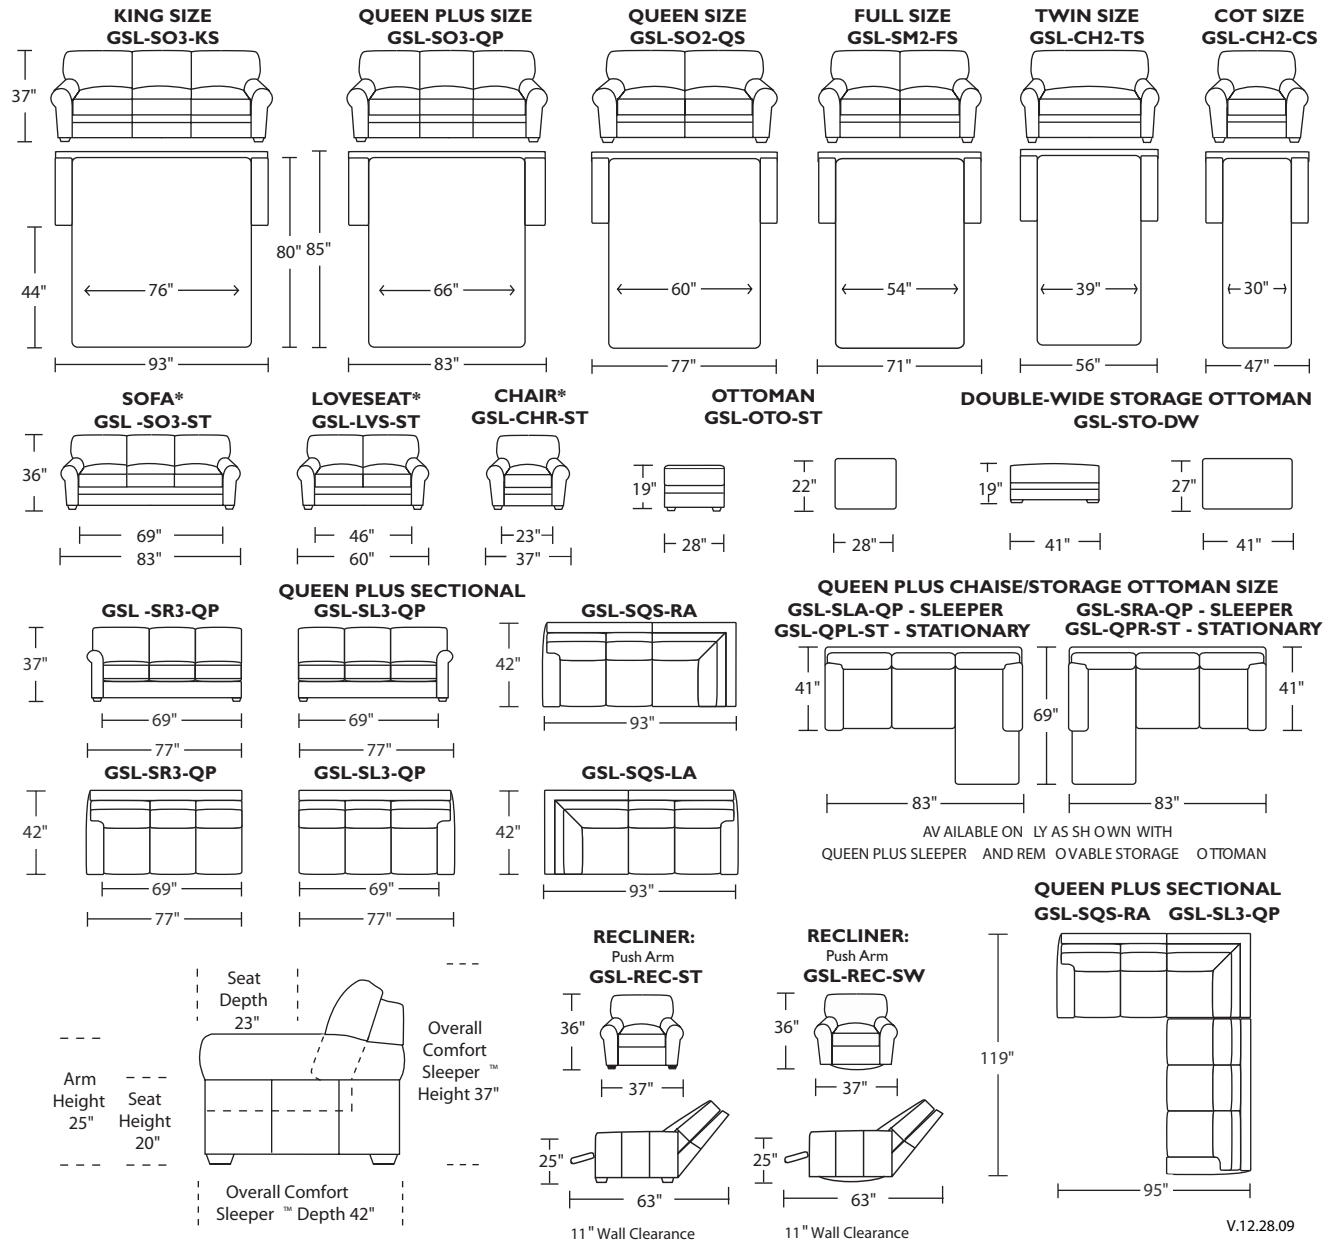

Standard Comfort Sleeper™ Features:

- Luxurious sleeping with no springs, no bars and no sagging
- Room to stretch out with true 80 inches of bedroom-length sleeping surface
- Ultimate comfort on five inches of plush, high-density foam
- Peace of mind with spill, dirt and germ-resistant anti-microbial Crypton® Fabric mattress protection
- Full body support on the patented Tiffany 24/7™ platform sleep system
- Available in King, Queen Plus, Queen, Full, Twin and Cot bed sizes
- Complete choice from over 200 leather, Ultrasuede® and Fabric™ options
- Zero wall clearance
- Under sofa dust covers keeps dust and dirt from ever touching the mattress
- Space saving engineering means getting a bigger bed in a smaller room
- Quick-ship delivery
- Lifetime warranty on frame & suspension
- Double-needle top stitching
- Loose back & seat cushions

Stationary Products:

- Sofa
- Loveseat
- Chair
- Push arm recliner
- Swivel recliner
- Ottoman
- Double-wide storage ottoman
- Ottoman casters available

Comfort Sleeper™ Options:

- Wood legs available in Acorn, Espresso or Walnut finish
- Extra firm mattress available
- Exclusively available with a Tempur-Pedic® mattress

Please use actual leather, fabric and Ultrasuede® swatches when specifying furniture as the colors shown may vary due to the printing process.

GISSELLE featuring the Tiffany 24/7™

Comfort Sleepers™ utilize the Tiffany 24/7™ Convertible mechanism, U.S. Patent #4737996 and #6904628
 Note: arm height for this frame is measured at the highest point of the arm

*Advanced unidirectional suspension system
 Scale: 1/8 inch = 1 foot
 All dimensions are approximate and subject to change
 Specify components from the sitting position