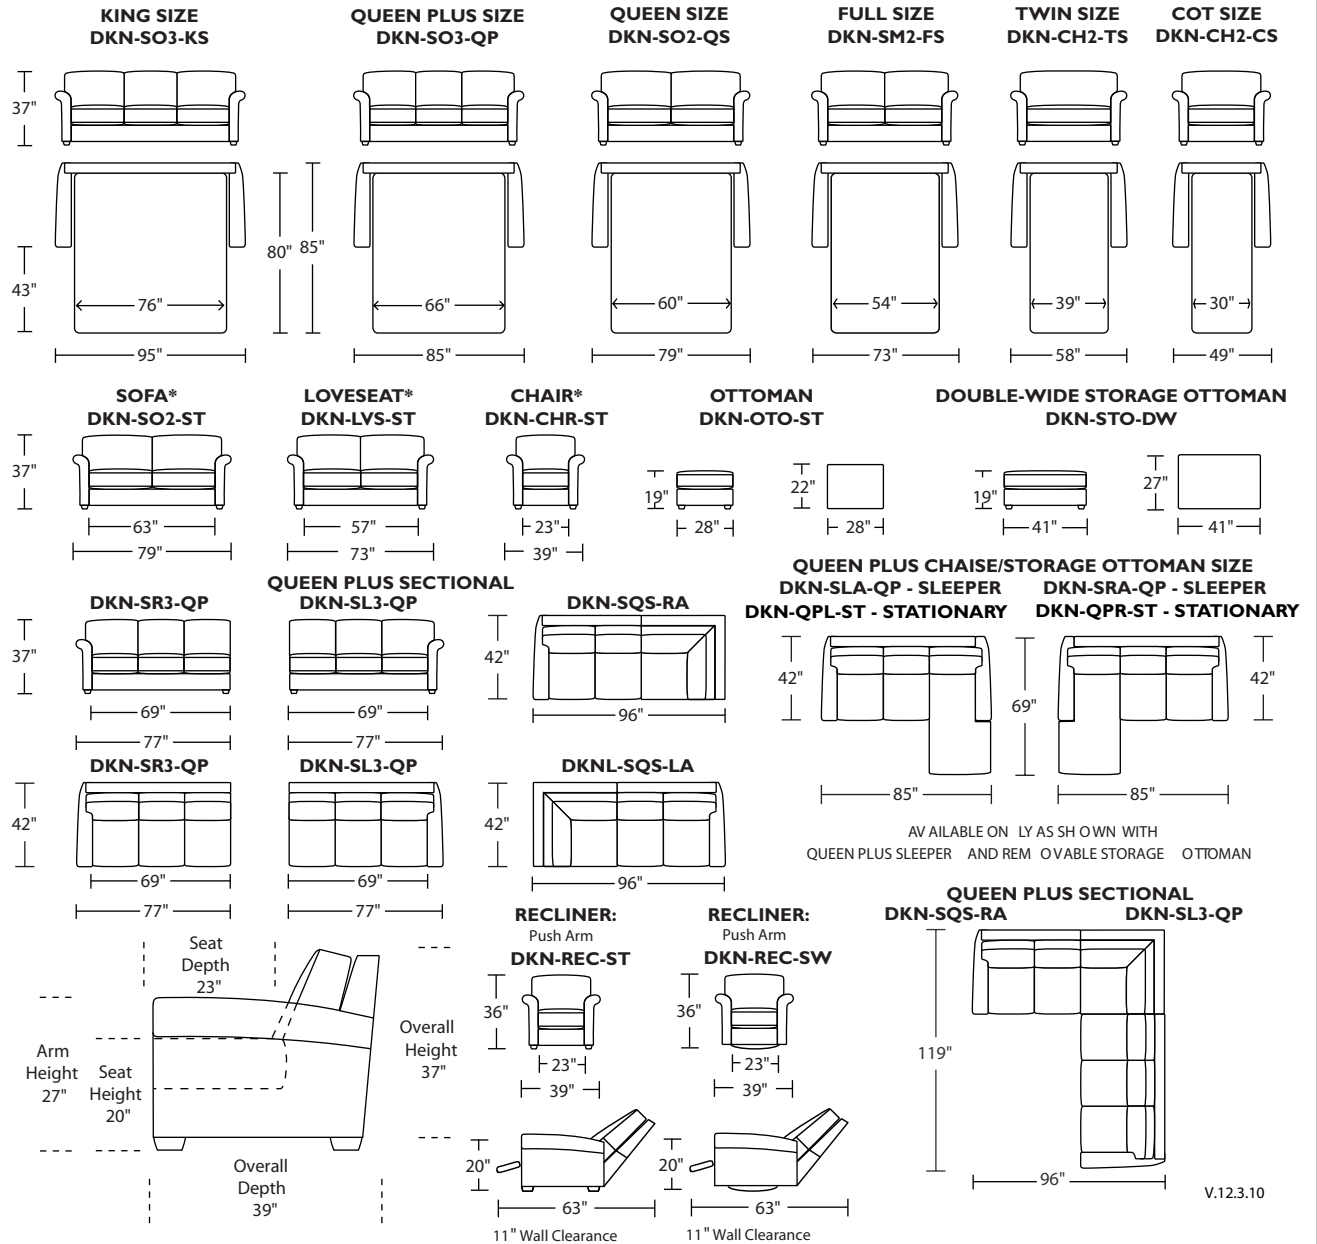

Standard Comfort Sleeper™ Features:

- Luxurious sleeping with no springs, no bars and no sagging
- Room to stretch out with true 80 inches of bedroom-length sleeping surface
- Ultimate comfort on five inches of plush, high-density foam
- Peace of mind with spill, dirt and germ-resistant anti-microbial Crypton® Fabric mattress protection
- Full body support on the patented Tiffany 24/7™ platform sleep system
- Available in King, Queen Plus, Queen, Full, Twin and Cot bed sizes
- Complete choice from over 200 leather, Ultrasuede® and Fabric™ options
- Zero wall clearance
- Under sofa dust covers keeps dust and dirt from ever touching the mattress
- Space saving engineering means getting a bigger bed in a smaller room
- All hardwood frames
- Quick-ship delivery
- Lifetime warranty on frame & suspension
- Double-needle top stitching
- Loose back & seat cushions

Stationary Products:

- Sofa
- Loveseat
- Chair
- Push arm recliner
- Ottoman
- Double-wide storage ottoman
- Ottoman casters available

Comfort Sleeper™ Options:

- Wood legs available in Acorn, Espresso or Walnut finish
- Extra firm mattress available
- Exclusively available with a Tempur-Pedic® mattress

Please use actual leather, fabric and Ultrasuede® swatches when specifying furniture as the colors shown may vary due to the printing process.

DICKINSON featuring the Tiffany 24/7™

Comfort Sleepers™ utilize the Tiffany 24/7™ Convertible mechanism, U.S. Patent #4737996 and #6904628
 Note: arm height for this frame is measured at the highest point of the arm

*Advanced unidirectional suspension system
 Scale: 1/8 inch = 1 foot
 All dimensions are approximate and subject to change
 Specify components from the sitting position