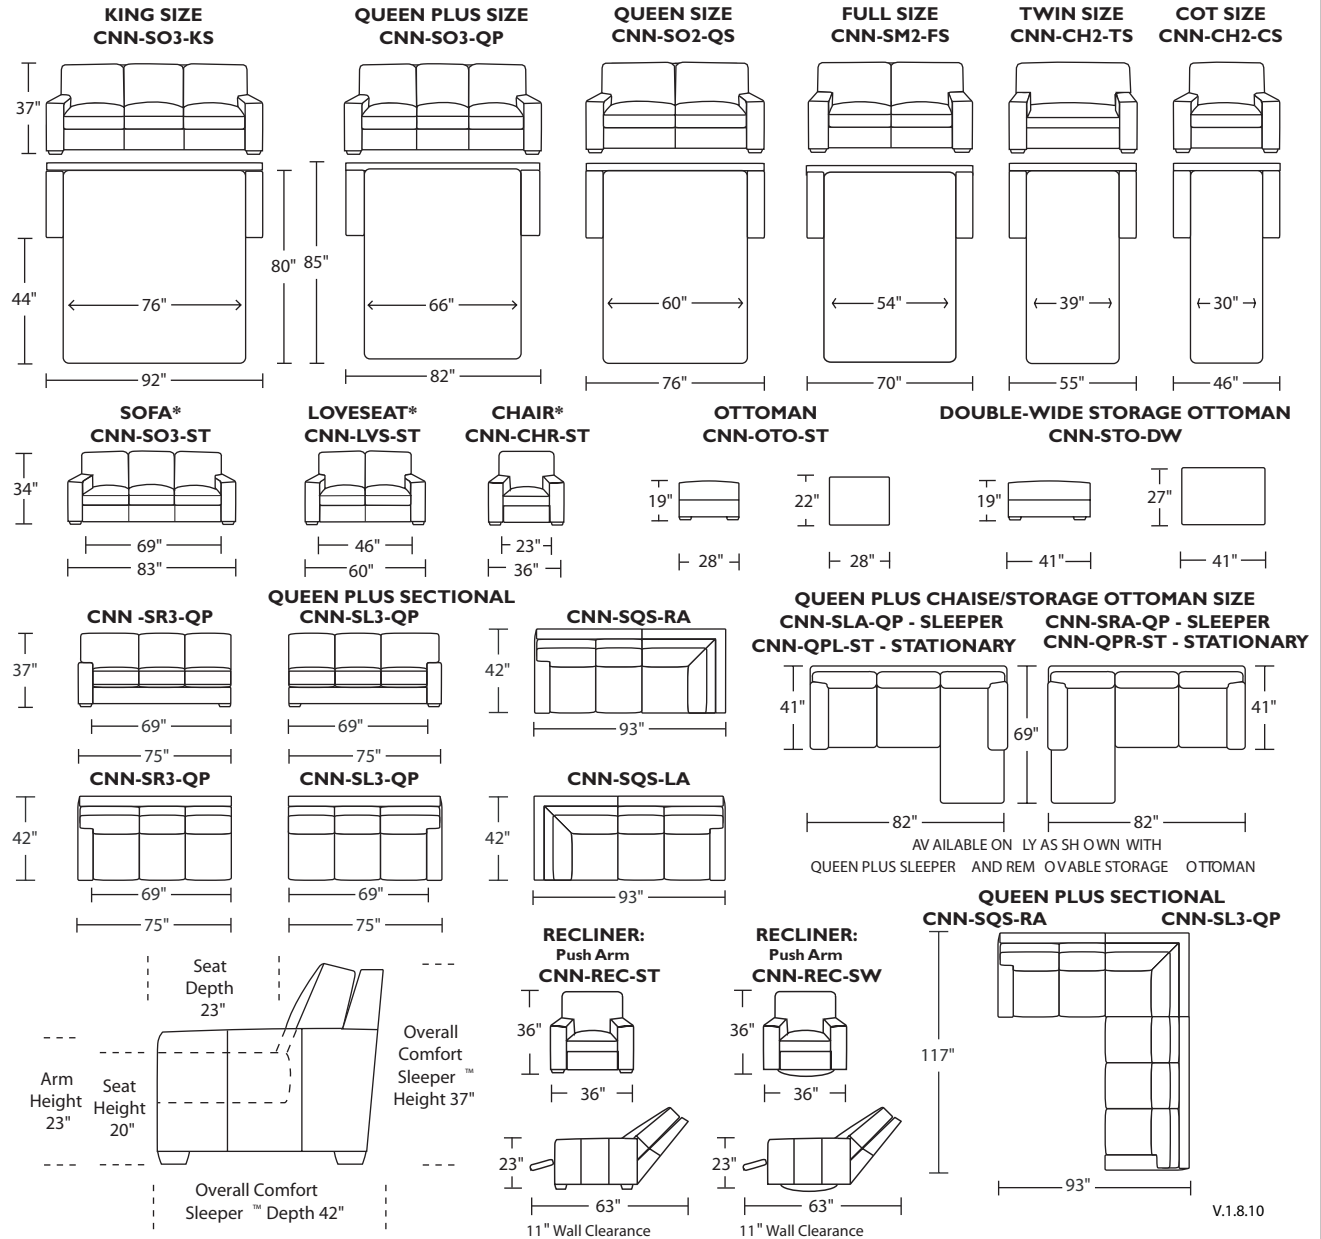

Standard Comfort Sleeper™ Features:

- Luxurious sleeping with no springs, no bars and no sagging
- Room to stretch out with true 80 inches of bedroom-length sleeping surface
- Ultimate comfort on five inches of plush, high-density foam
- Peace of mind with spill, dirt and germ-resistant anti-microbial Crypton® Fabric mattress protection
- Full body support on the patented Tiffany 24/7™ platform sleep system
- Available in King, Queen Plus, Queen, Full, Twin and Cot bed sizes
- Complete choice from over 200 leather, Ultrasuede® and Fabric™ options
- Zero wall clearance
- Under sofa dust covers keeps dust and dirt from ever touching the mattress
- Space saving engineering means getting a bigger bed in a smaller room
- All hardwood frames
- Quick-ship delivery
- Lifetime warranty on frame & suspension
- Double-needle top stitching
- Loose back & seat cushions

Stationary Products:

- Sofa
- Loveseat
- Chair
- Push arm recliner
- Ottoman
- Double-wide storage ottoman
- Ottoman casters available

Comfort Sleeper™ Options:

- Wood legs available in Walnut, Espresso or Accorn finish
- Extra firm mattress available
- Exclusively available with a Tempur-Pedic® mattress

Please use actual leather, fabric and Ultrasuede® swatches when specifying furniture as the colors shown may vary due to the printing process.

CONNOR featuring the Tiffany 24/7™

Comfort Sleepers™ utilize the Tiffany 24/7™ Convertible mechanism, U.S. Patent #4737996 and #6904628
Note: arm height for this frame is measured at the highest point of the arm

*Advanced unidirectional suspension system
Scale: 1/8 inch = 1 foot
All dimensions are approximate and subject to change
Specify components from the sitting position