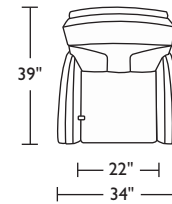

GAV-RV7-ST