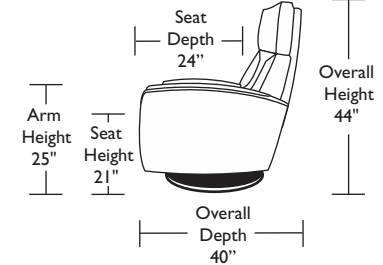

Please use actual leather, fabric and Ultrasuede® swatches when specifying furniture as the colors shown may vary due to the printing process.

Note:

All height dimensions represent recliner at lowest position of swivel base or with fixed leg option. The height of recliners with swivel base option can increase approximately 2-1/4" by simply rotating the recliner counter-clockwise.

GAV-RV9-ST

GAV-RV9-ST

GAV-RV9-ST

GAV-RV9-ST

Wall clearance is 12"