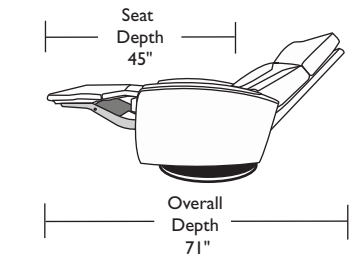

GAV-RV5-ST