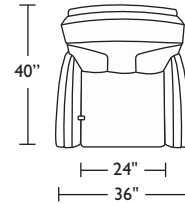

Please use actual leather, fabric and Ultrasuede® swatches when specifying furniture as the colors shown may vary due to the printing process.

Note:

All height dimensions represent recliner at lowest position of swivel base or with fixed leg option. The height of recliners with swivel base option can increase approximately 2-1/4" by simply rotating the recliner counter-clockwise.

GAV-RV9-ST

GAV-RV9-ST

GAV-RV9-ST

GAV-RV9-ST

Wall clearance is 12"