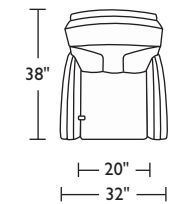

GAV-RV5-ST