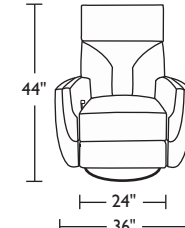

Please use actual leather, fabric and Ultrasuede® swatches when specifying furniture as the colors shown may vary due to the printing process.

Note:

All height dimensions represent recliner at lowest position of swivel base or with fixed leg option. The height of recliners with swivel base option can increase approximately 2-1/4" by simply rotating the recliner counter-clockwise.

GAV-RV9-ST

GAV-RV9-ST

GAV-RV9-ST

GAV-RV9-ST

Wall clearance is 12"