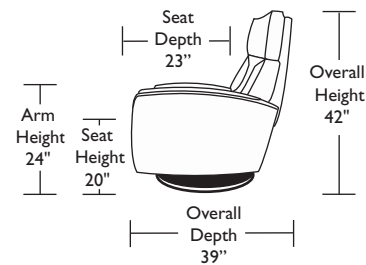

GAV-RV7-ST