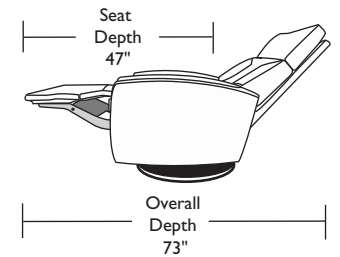

Please use actual leather, fabric and Ultrasuede® swatches when specifying furniture as the colors shown may vary due to the printing process.

Note:

All height dimensions represent recliner at lowest position of swivel base or with fixed leg option. The height of recliners with swivel base option can increase approximately 2-1/4" by simply rotating the recliner counter-clockwise.

GAV-RV9-ST

GAV-RV9-ST

GAV-RV9-ST

GAV-RV9-ST

Wall clearance is 12"