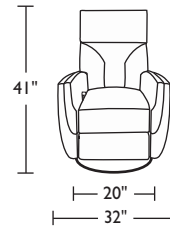

GAVIN

Standard Features:

- Premium high-density, high-resiliency foam seat cushion
- Single-needle top stitching
- Tight back and seat cushion
- Articulating, adjustable height headrest
- Adjustable height swivel base
- Quick-ship delivery
- Lifetime warranty on frame
- 10 year warranty on mechanism

Options:

- Adjustable height swivel base available in wood, stainless steel, or upholstered.
  (Wood base available in Acorn, Espresso, or Walnut finish)
- Fixed wood legs available in Acorn, Espresso or Walnut finish
- Extra firm seating option (Seat cushion, back cushion, and headrest)
- Two-tone contrast available
  (First tone includes outer shell & arms. Second tone includes headrest, back cushion, and seat cushion.)
- Lever available in antique brass or stainless steel
- Headrest cover available

Please use actual leather, fabric and Ultrasuede® swatches when specifying furniture as the colors shown may vary due to the printing process.

Note:

All height dimensions represent recliner at lowest position of swivel base or with fixed leg option. The height of recliners with swivel base option can increase approximately 2-1/4" by simply rotating the recliner counter-clockwise.

GAV-RV5-ST