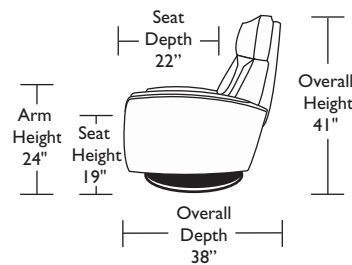

GAV-RV5-ST