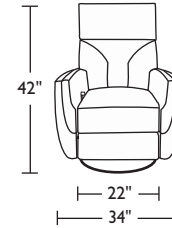

GAV-RV7-ST