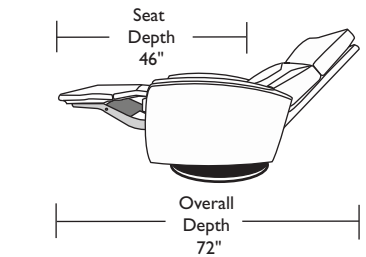

Please use actual leather, fabric and Ultrasuede® swatches when specifying furniture as the colors shown may vary due to the printing process.

Note:

All height dimensions represent recliner at lowest position of swivel base or with fixed leg option. The height of recliners with swivel base option can increase approximately 2-1/4" by simply rotating the recliner counter-clockwise.

GAV-RV9-ST

GAV-RV9-ST

GAV-RV9-ST

GAV-RV9-ST

Wall clearance is 12"