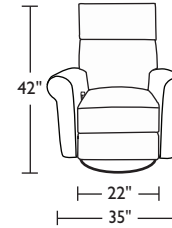

BRD-RV7-ST