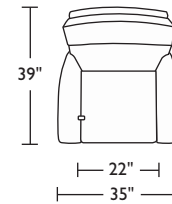

BRD-RV7-ST