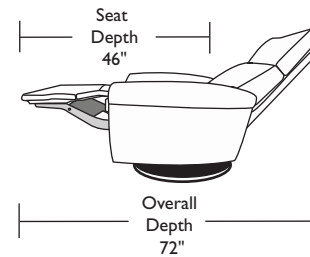

BRD-RV7-ST