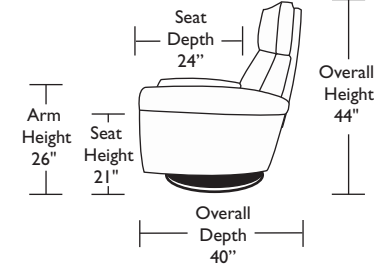

BRD-RV9-ST