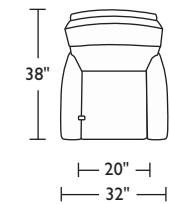

BRD-RV5-ST