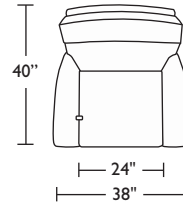

BRD-RV9-ST