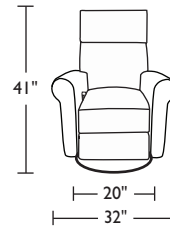

BRAYDEN

Standard Features:

- Premium high-density, high-resiliency foam seat cushion
- Double-needle top stitching
- Tight back and seat cushion
- Articulating, adjustable height headrest
- Adjustable height swivel base
- Quick-ship delivery
- Lifetime warranty on frame
- 10 year warranty on mechanism

Options:

- Adjustable height swivel base available in wood, stainless steel, or upholstered.
  (Wood base available in Acorn, Espresso, or Walnut finish)
- Fixed wood legs available in Acorn, Espresso or Walnut finish
- Extra firm seating option (Seat cushion, back cushion, and headrest)
- Two-tone contrast available
  (First tone includes outer shell & arms. Second tone includes headrest, back cushion, and seat cushion.)
- Lever available in antique brass or stainless steel
- Headrest cover available

Please use actual leather, fabric and Ultrasuede® swatches when specifying furniture as the colors shown may vary due to the printing process.

Note:

All height dimensions represent recliner at lowest position of swivel base or with fixed leg option. The height of recliners with swivel base option can increase approximately 2-1/4" by simply rotating the recliner counter-clockwise.

BRD-RV5-ST