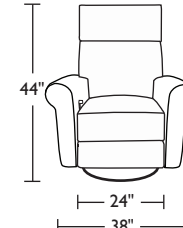

BRD-RV9-ST