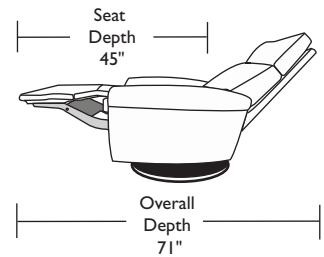

BRD-RV5-ST