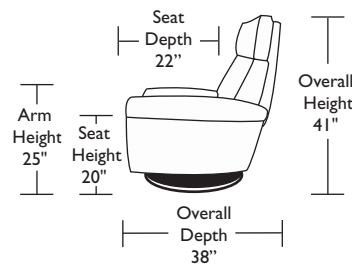

BRD-RV5-ST