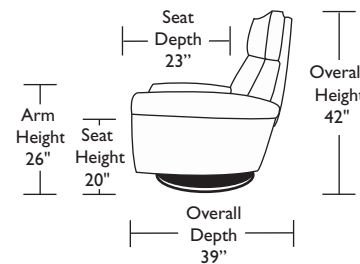

BRD-RV7-ST